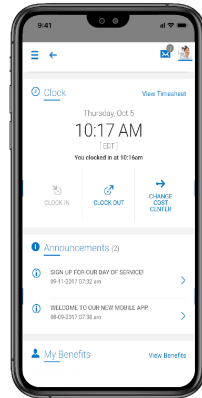

Work Your Way

Empower people to get things done in the fewest steps possible. Apply for jobs, enroll in benefits, manage time, update schedules, and more — from any place and on any device.

An intuitive mobile applicant portal makes a great first impression with candidates.

Self-service lets employees research benefits, enroll in plans, and manage life changes at their convenience.

Work in the Modern Cloud

Reimagine how work gets done with a single integrated HCM platform in the cloud. Automate the entire employee life cycle and streamline compliance so your people can focus on strategic initiatives that support business goals.

Unified HCM suite
Recruit | Hire | Manage
Pay | Retain

Single source of people data
Accuracy | Consistency
No Duplicate Entries

World-class performance
Security | Availability
Continuous Updates

Experience it for yourself

Explore a game-changing HCM experience that empowers your people to work smarter — their way — in the modern cloud. It's a better way to build and nurture an engaged and inspired workforce focused on driving results. **Call us today!**