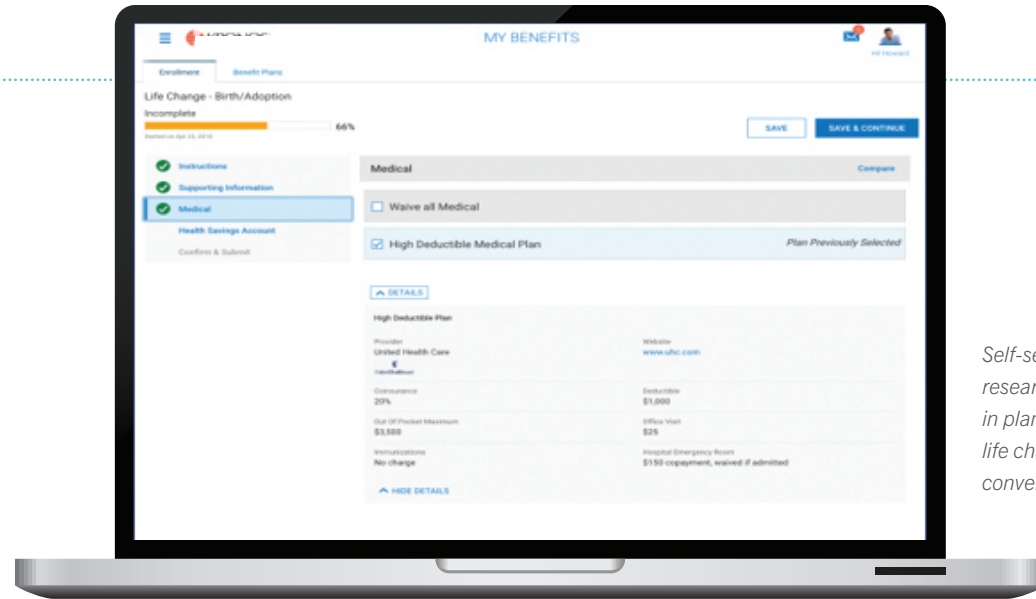

Work Smarter

Embedded people analytics make it easy to gather key metrics, visualize insights, and predict workforce trends. That way, you can make data-driven decisions and take immediate action to keep goals on track.

Our unified HCM suite allows your entire workforce to accomplish daily tasks — from **applying for jobs** and **enrolling in benefits** to **managing time** and **tracking performance** — with consumer-grade speed and ease.

Clear, color-coded visualizations provide instant insights to proactively manage workforce needs and development.

HR dashboards with intuitive charts and graphs help you understand people metrics at a glance.

Work Your Way

Empower people to get things done in the fewest steps possible. Apply for jobs, enroll in benefits, manage time, update schedules, and more — from any place and on any device.

An intuitive mobile applicant portal makes a great first impression with candidates.