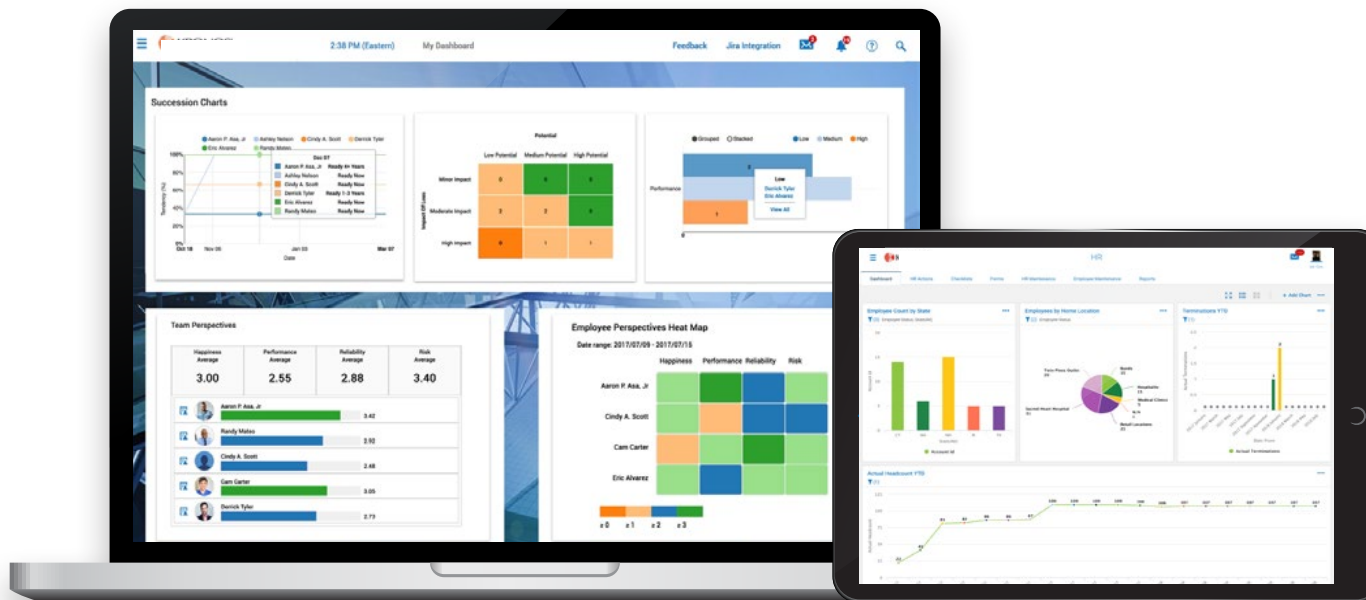

Our HCM Experience

Designed to delight and built to engage

Consumer technology delivers simplicity and convenience to make life easier. Shouldn't you expect the same from the solutions you use at work? We're revolutionizing how people experience work — from pre-hire to retire — through an intuitive, responsive human capital management (HCM) platform. Our unified HCM suite allows your entire workforce to accomplish daily tasks — from applying for jobs and enrolling in benefits to managing time and tracking performance — with consumer-grade speed and ease. It's a seamless HCM experience that engages, delights, and empowers your people to perform at their full potential.

Work Smarter

Embedded people analytics make it easy to gather key metrics, visualize insights, and predict workforce trends. That way, you can make data-driven decisions and take immediate action to keep goals on track.

Our unified HCM suite allows your entire workforce to accomplish daily tasks — from **applying for jobs** and **enrolling in benefits** to **managing time** and **tracking performance** — with consumer-grade speed and ease.

Clear, color-coded visualizations provide instant insights to proactively manage workforce needs and development.

HR dashboards with intuitive charts and graphs help you understand people metrics at a glance.