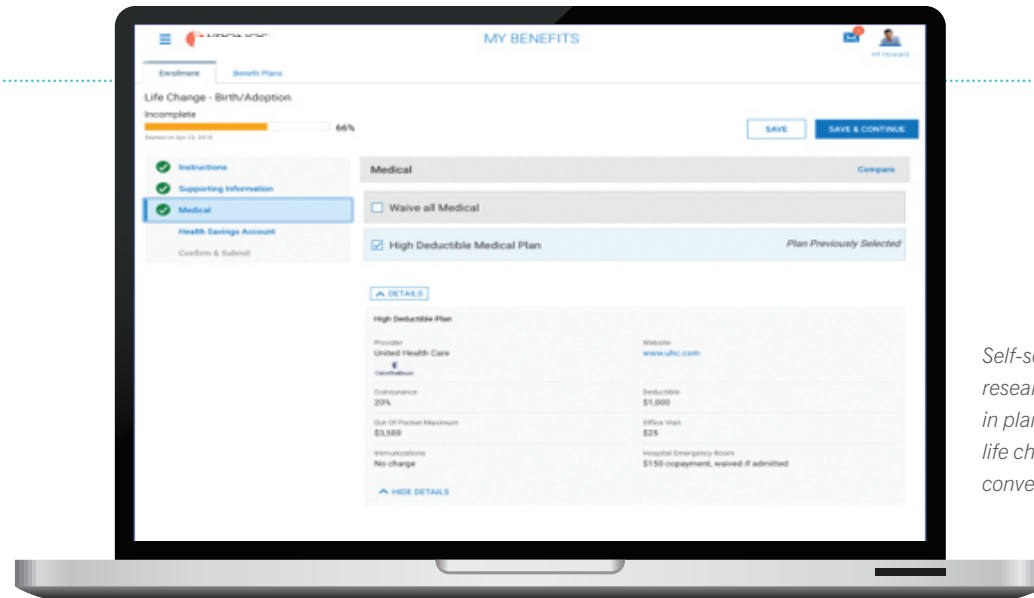

Work Smarter

Embedded people analytics make it easy to gather key metrics, visualize insights, and predict workforce trends. That way, you can make data-driven decisions and take immediate action to keep goals on track.

Our unified HCM suite allows your entire workforce to accomplish daily tasks — from **applying for jobs** and **enrolling in benefits** to **managing time** and **tracking performance** — with consumer-grade speed and ease.

Clear, color-coded visualizations provide instant insights to proactively manage workforce needs and development.

HR dashboards with intuitive charts and graphs help you understand people metrics at a glance.

Work Your Way

Empower people to get things done in the fewest steps possible. Apply for jobs, enroll in benefits, manage time, update schedules, and more — from any place and on any device.

An intuitive mobile applicant portal makes a great first impression with candidates.