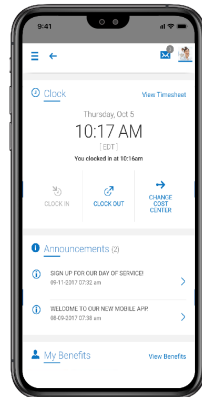

Work Your Way

Empower people to get things done in the fewest steps possible. Apply for jobs, enroll in benefits, manage time, update schedules, and more — from any place and on any device.

An intuitive mobile applicant portal makes a great first impression with candidates.

Self-service lets employees research benefits, enroll in plans, and manage life changes at their convenience.

Work in the Modern Cloud

Reimagine how work gets done with a single integrated HCM platform in the cloud. Automate the entire employee life cycle and streamline compliance so your people can focus on strategic initiatives that support business goals.

Unified HCM suite
Recruit | Hire | Manage
Pay | Retain

Single source of people data
Accuracy | Consistency
No Duplicate Entries

World-class performance
Security | Availability
Continuous Updates

Experience it for yourself

Explore a game-changing HCM experience that empowers your people to work smarter — their way — in the modern cloud. It's a better way to build and nurture an engaged and inspired workforce focused on driving results. **Call us today!**