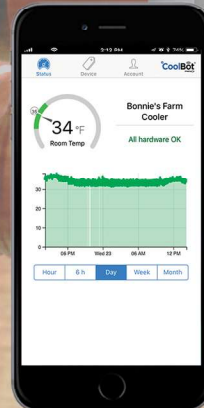

Affordability, Convenience, Efficiency for all your Cold Storage needs!

CoolBot[®]
— WALK IN COOLER

Think Inside the Box

- Save \$1,000s vs. traditional cooling systems and enjoy energy savings up to 42%
- Perfect for: Wine Storage, Perishable Inventory, Temperature Control
- Assembles in as little as 1 - 3 hours
- Powered by the revolutionary CoolBot Pro and an LG window air conditioner

- Elevate and expand your wine collection with your own custom wine cellar
- Energy Efficient insulating Cam Lock panels for reliability both indoors & outdoors
- No expensive refrigeration system installation or repairs
- Sanitation listed to NSF 7 and safety listed to UL 471 by Intertek
- Easy to clean panels come with a 10 year warranty
- DIY installation with commercial grade materials with standard sizes available
- CoolBot Pro and LG air conditioner included
- Includes exterior temperature readout, vapor proof LED light, door closer
- Insulating rating of 4" thick cooler panels R-value 28
- Over 90,000 CoolBots in use keeping products refrigerated