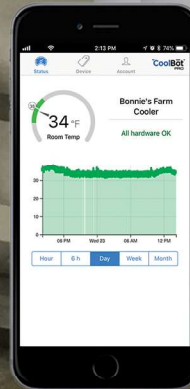

Affordability, Convenience, Efficiency for all your Cold Storage needs!

CoolBot[®]
— WALK IN COOLER

Think Inside the Box

- Save \$1,000s vs. traditional cooling systems and enjoy energy savings up to 42%
- Perfect for: Mortuaries and Funeral Homes
- Assembles in as little as 1 - 3 hours
- Powered by the revolutionary CoolBot Pro and an LG window air conditioner

- Keeps bodies cold at ideal storage temperatures
- Energy Efficient insulating Cam Lock panels for reliability both indoors & outdoors
- No expensive refrigeration system installation or repairs
- Sanitation listed to NSF 7 and safety listed to UL 471 by Intertek
- Easy to clean panels come with a 10 year warranty
- DIY installation with commercial grade materials with standard sizes available
- CoolBot Pro and LG air conditioner included
- Includes exterior temperature readout, vapor proof LED light, door closer
- Insulating rating of 4" thick cooler panels R-value 28
- Over 90,000 CoolBots in use keeping products refrigerated