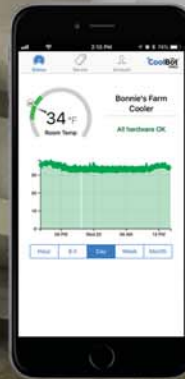

Affordability, Convenience, Efficiency for all your Cold Storage needs!

CoolBot®
— WALK IN COOLER

Think Inside the Box

- **Save $1,000s vs. traditional cooling systems and enjoy energy savings up to 42%**
- **Perfect for: Mortuaries and Funeral Homes**
- **Assembles in as little as 1 - 3 hours**
- **Powered by the revolutionary CoolBot Pro and an LG window air conditioner**