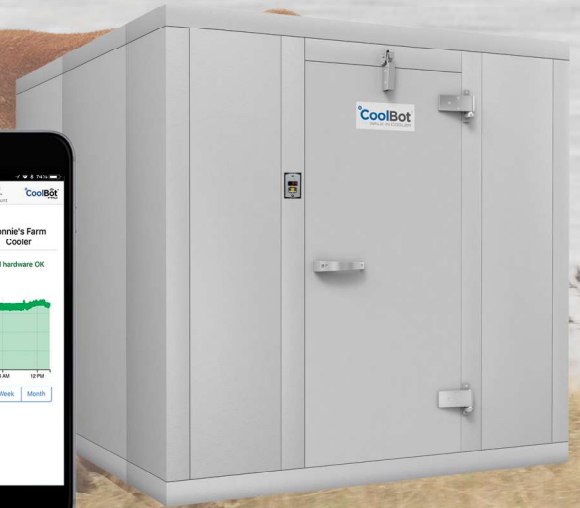

Affordability, Convenience, Efficiency for all your Cold Storage needs!

CoolBot[®]
— WALK IN COOLER

Think Inside the Box

- Save \$1,000s vs. traditional cooling systems and enjoy energy savings up to 42%
- Perfect for: Game Storage, Dry Aging, Perishable Goods, Early Season Game
- Assembles in as little as 1 - 3 hours
- Powered by the revolutionary CoolBot Pro and an LG window air conditioner

- Never postpone a hunt due to weather again
- Energy Efficient insulating Cam Lock panels for reliability both indoors & outdoors
- No expensive refrigeration system installation or repairs
- Sanitation listed to NSF 7 and safety listed to UL 471 by Intertek
- Easy to clean panels come with a 10 year warranty
- DIY installation with commercial grade materials with standard sizes available
- CoolBot Pro and LG air conditioner included
- Includes exterior temperature readout, vapor proof LED light, door closer
- Insulating rating of 4" thick cooler panels R-value 28
- Over 90,000 CoolBots in use keeping products refrigerated