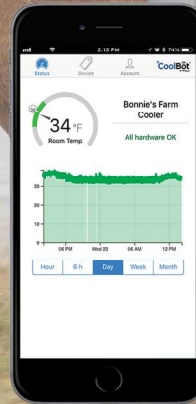

Affordability, Convenience, Efficiency for all your Cold Storage needs!

CoolBot[®]
— WALK IN COOLER

Think Inside the Box

- Save \$1,000s vs. traditional cooling systems and enjoy energy savings up to 42%
- Perfect for: Game Storage, Dry Aging, Perishable Goods, Early Season Game
- Assembles in as little as 1 - 3 hours
- Powered by the revolutionary CoolBot Pro and an LG window air conditioner

- Never postpone a hunt due to weather again
- Energy Efficient insulating Cam Lock panels for reliability both indoors & outdoors
- No expensive refrigeration system installation or repairs
- Sanitation listed to NSF 7 and safety listed to UL 471 by Intertek
- Easy to clean panels come with a 10 year warranty
- DIY installation with commercial grade materials with standard sizes available
- CoolBot Pro and LG air conditioner included
- Includes exterior temperature readout, vapor proof LED light, door closer
- Insulating rating of 4" thick cooler panels R-value 28
- Over 90,000 CoolBots in use keeping products refrigerated