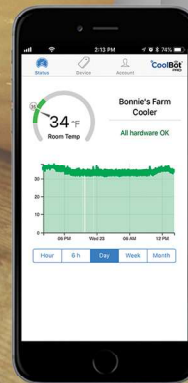

Affordability, Convenience, Efficiency for all your Cold Storage needs!

CoolBot[®]
— WALK IN COOLER

Think Inside the Box

- Save \$1,000s vs. traditional cooling systems and enjoy energy savings up to 42%
- Perfect for: Cheese storage and aging, milk storage, dairy storage
- Assembles in as little as 1 - 3 hours
- Powered by the revolutionary CoolBot Pro and an LG window air conditioner

- Keep your cheese at the perfect temperature for aging and storing
- Energy Efficient insulating Cam Lock panels for reliability both indoors & outdoors
- No expensive refrigeration system installation or repairs
- Sanitation listed to NSF 7 and safety listed to UL 471 by Intertek
- Easy to clean panels come with a 10 year warranty
- DIY installation with commercial grade materials with standard sizes available
- CoolBot Pro and LG air conditioner included
- Includes exterior temperature readout, vapor proof LED light, door closer
- Insulating rating of 4" thick cooler panels R-value 28
- Over 90,000 CoolBots in use keeping products refrigerated