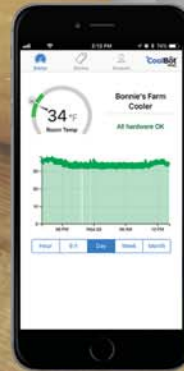

Affordability, Convenience, Efficiency for all your Cold Storage needs!

CoolBot[®]
— WALK IN COOLER

Think Inside the Box

- **Save \$1,000s vs. traditional cooling systems and enjoy energy savings up to 42%**
- **Perfect for: Cheese storage and aging, milk storage, dairy storage**
- **Assembles in as little as 1 - 3 hours**
- **Powered by the revolutionary CoolBot Pro and an LG window air conditioner**

- Keep your cheese at the perfect temperature for aging and storing
- Energy Efficient insulating Cam Lock panels for reliability both indoors & outdoors
- No expensive refrigeration system installation or repairs
- Sanitation listed to NSF 7 and safety listed to UL 471 by Intertek
- Easy to clean panels come with a 10 year warranty
- DIY installation with commercial grade materials with standard sizes available
- CoolBot Pro and LG air conditioner included
- Includes exterior temperature readout, vapor proof LED light, door closer
- Insulating rating of 4" thick cooler panels R-value 28
- Over 75,000 CoolBots in use keeping products refrigerated