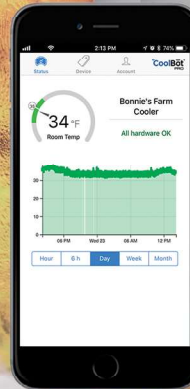

Affordability, Convenience, Efficiency for all your Cold Storage needs!

CoolBot[®]
— WALK IN COOLER

Think Inside the Box

- Save \$1,000s vs. traditional cooling systems and enjoy energy savings up to 42%
- Perfect for: Brewers, Home Brewers, Events, Tap and Keg Rooms
- Assembles in as little as 1 - 3 hours
- Powered by the revolutionary CoolBot Pro and an LG window air conditioner

- Keeps your beers at the perfect temperature while storing and brewing
- Energy Efficient insulating Cam Lock panels for reliability both indoors & outdoors
- No expensive refrigeration system installation or repairs
- Sanitation listed to NSF 7 and safety listed to UL 471 by Intertek
- Easy to clean panels come with a 10 year warranty
- DIY installation with commercial grade materials with standard sizes available
- CoolBot Pro and LG air conditioner included
- Includes exterior temperature readout, vapor proof LED light, door closer
- Insulating rating of 4" thick cooler panels R-value 28
- Over 90,000 CoolBots in use keeping products refrigerated