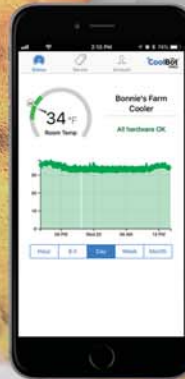

Affordability, Convenience, Efficiency for all your Cold Storage needs!

CoolBot[®]
— WALK IN COOLER

Think Inside the Box

- **Save \$1,000s vs. traditional cooling systems and enjoy energy savings up to 42%**
- **Perfect for: Brewers, Home Brewers, Events, Tap and Keg Rooms**
- **Assembles in as little as 1 - 3 hours**
- **Powered by the revolutionary CoolBot Pro and an LG window air conditioner**

- Keeps your beers at the perfect temperature while storing and brewing
- Energy Efficient insulating Cam Lock panels for reliability both indoors & outdoors
- No expensive refrigeration system installation or repairs
- Sanitation listed to NSF 7 and safety listed to UL 471 by Intertek
- Easy to clean panels come with a 10 year warranty
- DIY installation with commercial grade materials with standard sizes available
- CoolBot Pro and LG air conditioner included
- Includes exterior temperature readout, vapor proof LED light, door closer
- Insulating rating of 4" thick cooler panels R-value 28
- Over 75,000 CoolBots in use keeping products refrigerated