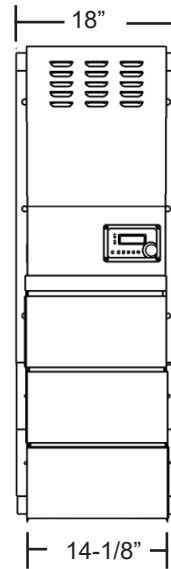

MEDI+PRODUCTS

Back-Up Power Systems

Standalone Systems (SACS & SSA Series)

Dimensions: