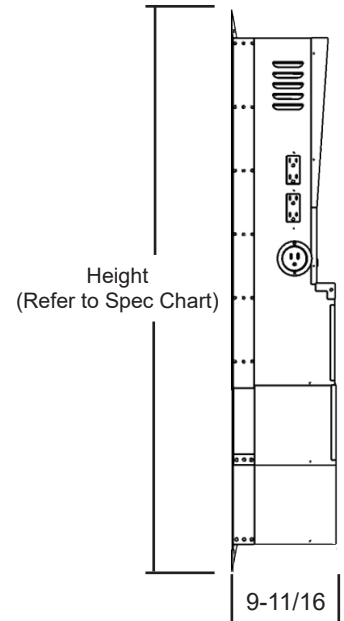

MEDI+PRODUCTS

Back-Up Power Systems

Standalone Systems (SACS & SSA Series)

Dimensions: