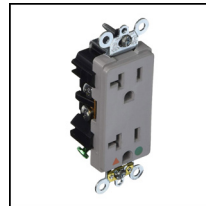

MEDI+PRODUCTS

Back-Up Power Systems

Standalone Systems (SACS & SSA Series)

Dimensions:

Options and Features:

Optional Power Outage Alert System
This power outage alert system signals when the input power is lost. Allowing the user time to move the cold stored products during an extended outage.

Plug & Play
Unit also includes 4 standard wall outlets and a standard 15 amp plug for recharging.

Electrical Input/Output Power:

System Wattage	Input Voltage	Input Plug NEMA	Output Outlets Qty & NEMA
1200	120	15 amp NEMA 5-15	1 Duplex 15 amp
2000	120	15 amp NEMA 5-15	2 Duplex 15 amp
3100	120	20 amp NEMA 5-20	2 Duplex 15 amp
4000	120	20 amp or Specify	2 Duplex 20 Amp or Specify
4400	120	20 amp or Specify	2 Duplex 20 Amp or Specify