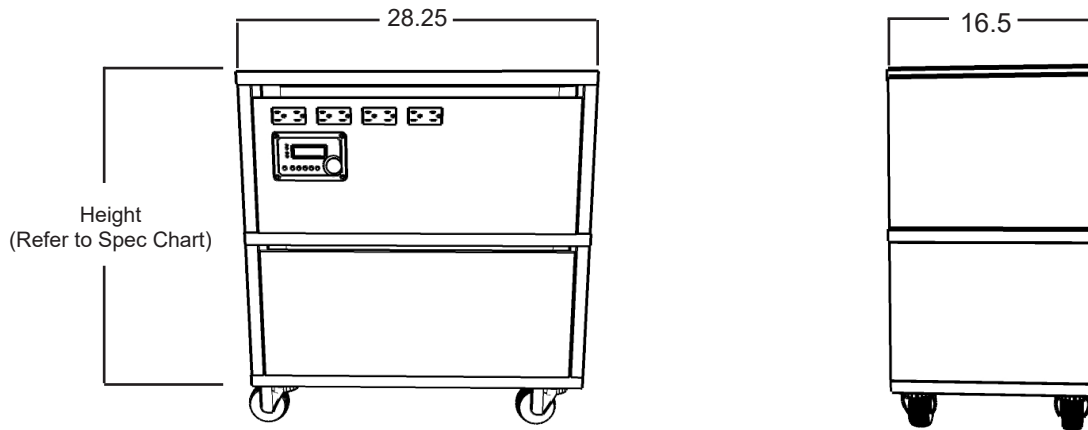

### System Specifications:

Model Number	System Watts/Surge Output	Battery Capacity	Waveform	Height	Weight (lbs)
MCS1210T	1250/2500	100amp hours	Modified	17.75	155
MCS1220T	1250/2500	200amp hours	Modified	17.75	230
MCS1230T	1200/2500	300amp hours	Modified	17.75	330
MCS1240T	1200/2500	400amp hours	Modified	29.75	410
MCS2010T	2000/4000	100amp hours	Modified	17.75	180
MCS2020T	2000/4000	200amp hours	Modified	29.75	285
MCS2030T	2000/4000	300amp hours	Modified	29.75	360
MCS2040T	2000/4000	400amp hours	Modified	29.75	435
MCS2060T	2000/4000	600amp hours	Modified	42.25	615
MCS2080T	2000/4000	800amp hours	Modified	42.25	765
MCS3020T	3000/6000	200amp hours	Modified	29.75	295
MCS3030T	3000/6000	300amp hours	Modified	29.75	370
MCS3040T	3000/6000	400amp hours	Modified	29.75	435
MCS3060T	3000/6000	600amp hours	Pure	42.25	615
MCS3080T	3000/6000	800amp hours	Pure	42.25	765
MCS4020MS	4000/8000	200amp hours	Pure	29.75	285
MCS4060MS	4000/8000	600amp hours	Pure	42.25	615
MCS4440MS	4400/8000	400amp hours	Pure	29.75	435
MCS4480MS	4400/8000	800amp hours	Pure	42.25	765
MD2010T	2000/4000	100amp hours	Modified	17.75	180
MD2020T	2000/4000	200amp hours	Modified	29.75	285
MD2030T	2000/4000	300amp hours	Modified	29.75	360
MD2040T	2000/4000	400amp hours	Modified	29.75	435
MD3020T	3000/6000	200amp hours	Modified	29.75	295
MD3030T	3000/6000	300amp hours	Modified	29.75	370
MD3040T	3000/6000	400amp hours	Modified	29.75	435
MD3060T	3000/6000	600amp hours	Modified	42.25	615
MD3080T	3000/6000	800amp hours	Modified	42.25	765
MD4020MS	4000/8000	200amp hours	Pure	29.75	285
MD4060MS	4000/8000	600amp hours	Pure	42.25	615
MD4440MS	4400/8800	400amp hours	Pure	29.75	435
MD4480MS	4400/8800	800amp hours	Pure	42.25	765
MD8880MS	8800/16000	800amp hours	Pure	42.25	870

#### Dimensions: