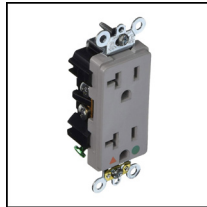

##### Optional Hardwire

30amp twist lock receptacles and plugs enable easy hook up for systems with larger amp draws.