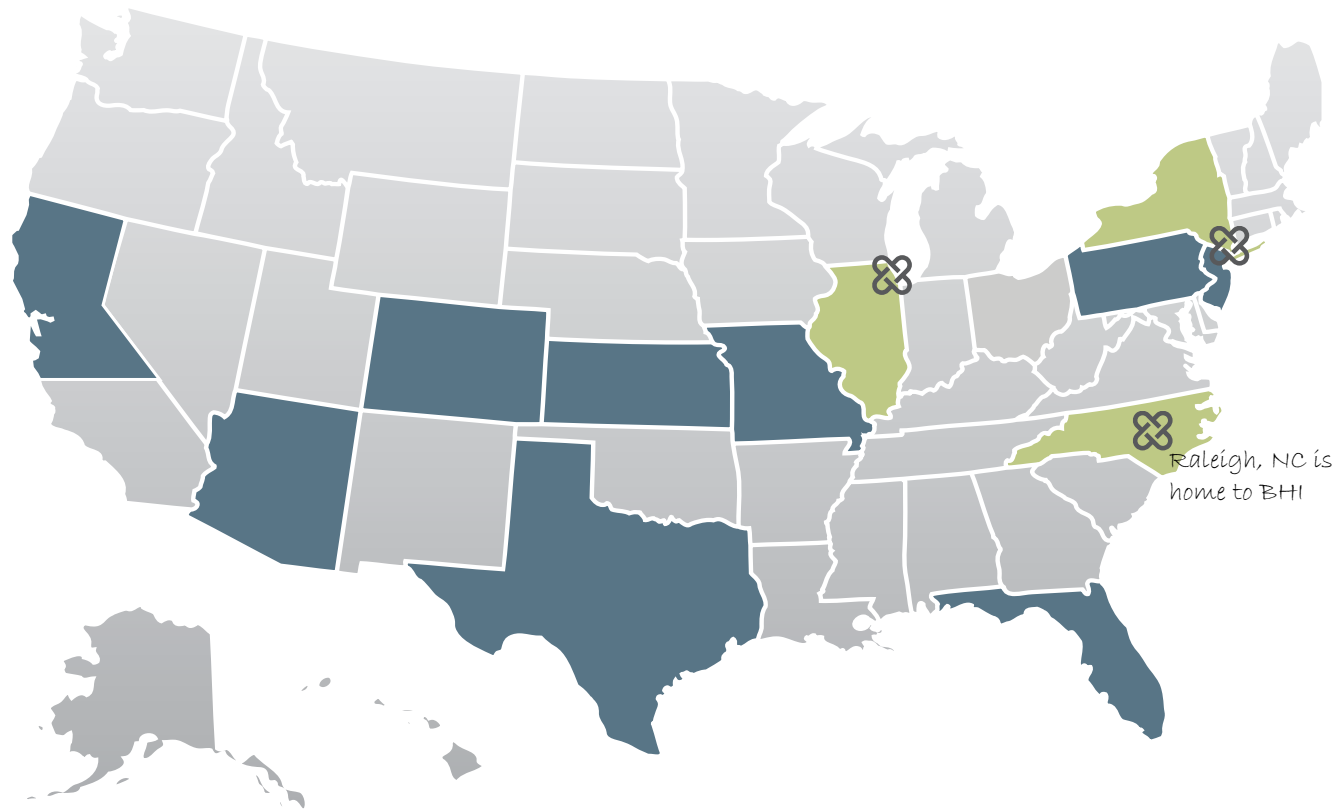

our showrooms