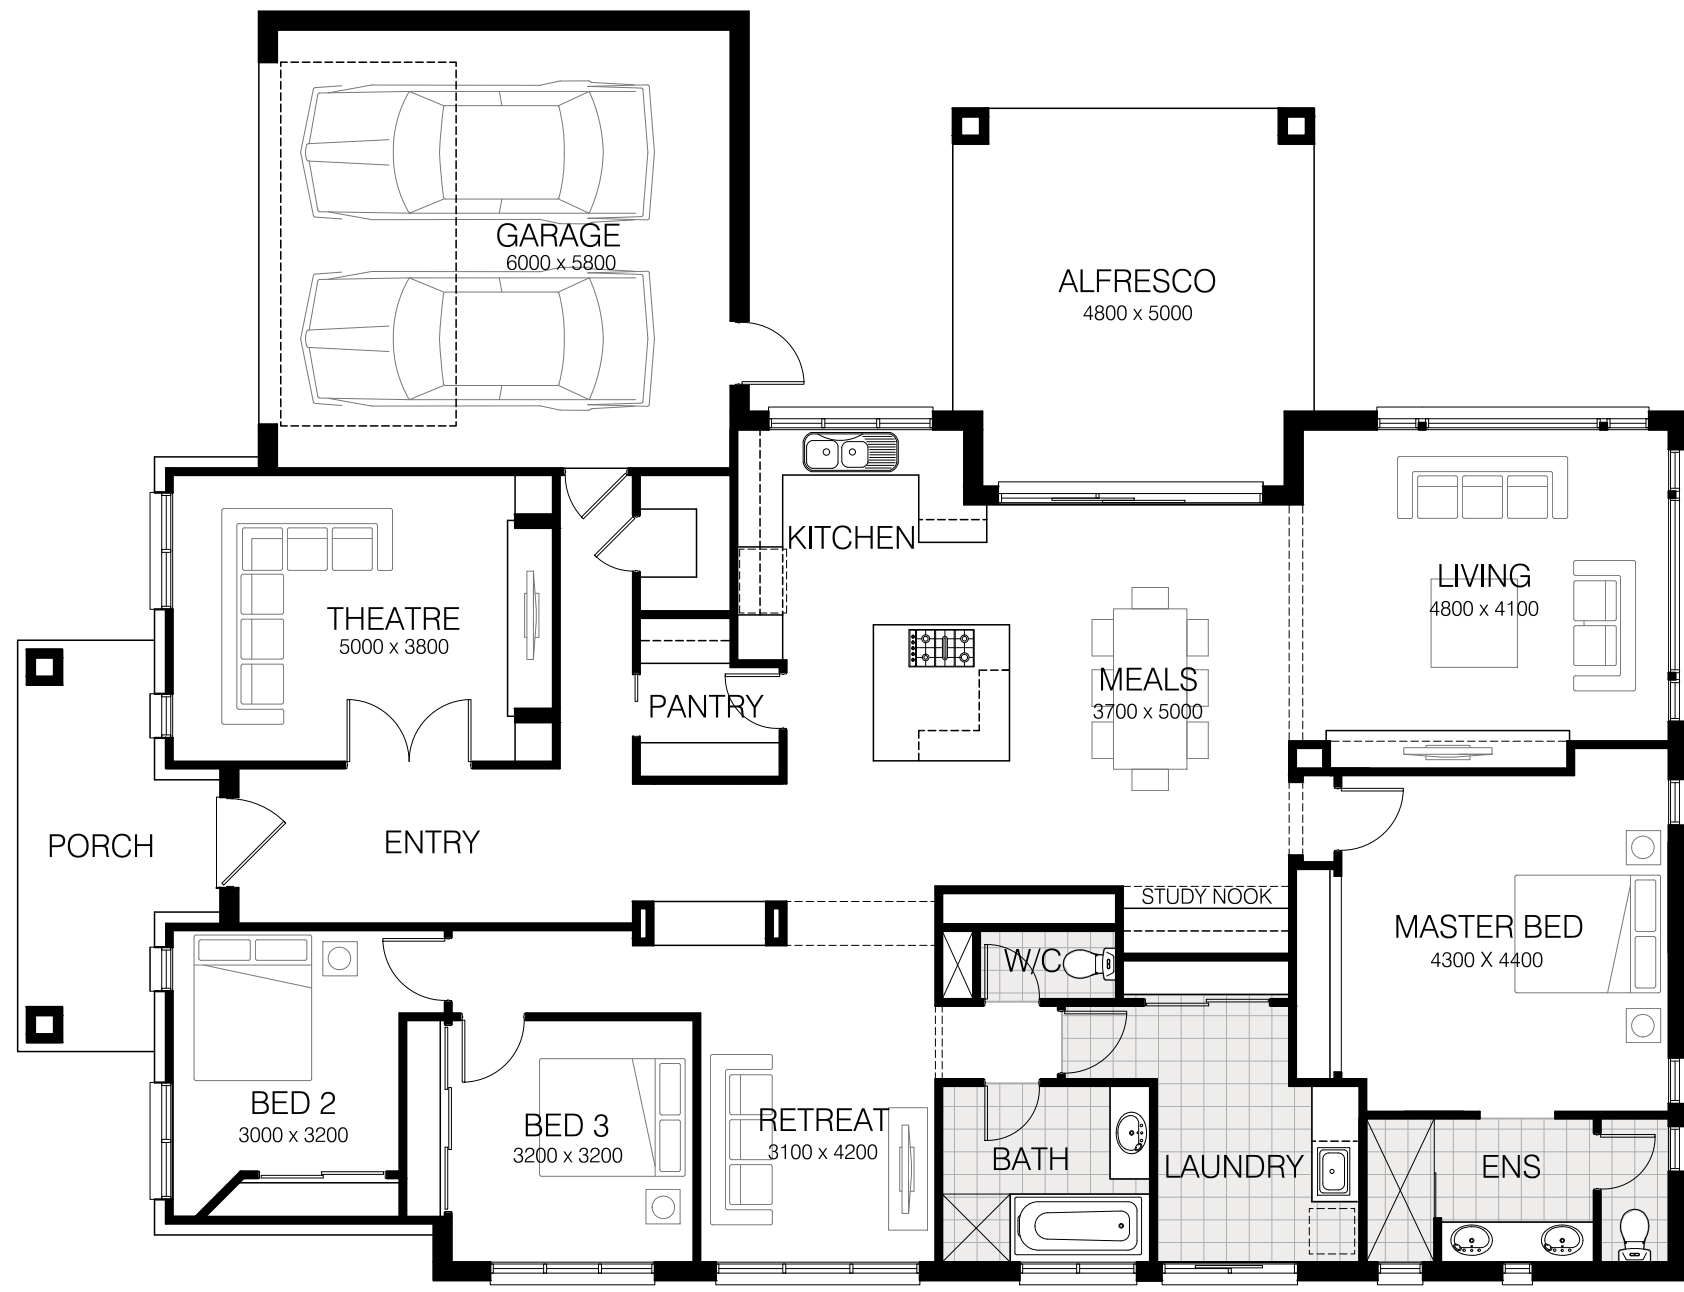

THE ASPEN 236

	m ²	sq
Living Area:	219.60	23.64
Porch Area:	11.30	1.22
Garage Area:	38.90	4.19
Alfresco Area:	23.10	2.49
Total Area:	292.90	31.53

	m
Total house length	22.08
Total house width	16.78
Minimum lot width	18.00

Designs can be modified to suit your block

Go to roseleighbhomes.com.au or call **03 5622 6777** for more information