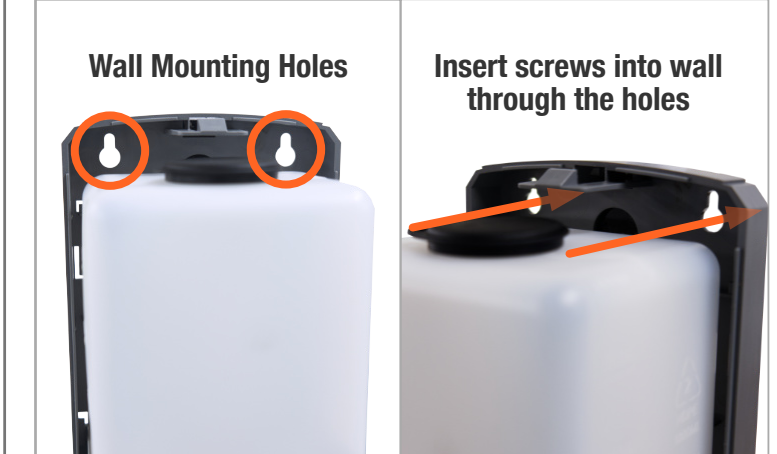

PAWS Dispenser Instructions

We have several different shape dispensers that all work the same way!

Opening For Refill

Battery Installation

Wall Mounting

Need Help? Call (866) 206-9405