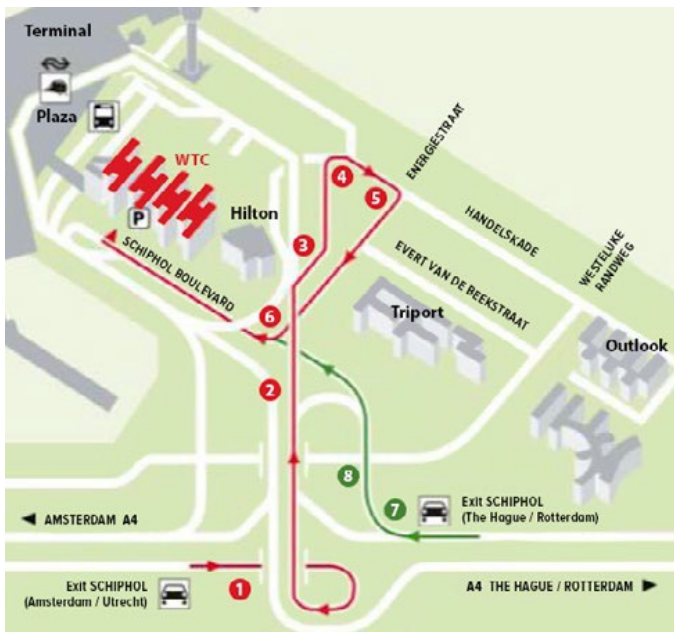

Amsterdam-Schiphol

Directions to Office Operators WTC Schiphol

From Schiphol Airport by Plane

From Arrivals follow signs to Schiphol Plaza. From Schiphol Plaza follow signs to WTC (same direction as P1 & P6 parking).

After arriving at the WTC main entrance take escalator up 2 floors. At the top of the second escalator turn left and then quick right directly into the hallway. Walk down the hallway to the reception desk between towers F & G (left side). The reception will direct you to the proper training location.

From Schiphol Airport by Car

WTC Schiphol Airport is situated at a prime location at Schiphol, with direct connection to the airport terminal and Schiphol Plaza. WTC Schiphol Airport has unparalleled accessibility by plane, car, train, taxi and bus. You can find a taxi in front of Schiphol Plaza.

From The Hague / Rotterdam

- Take the Schiphol exit on the A4
- **7** Take the first exit on the right and follow the signs marked 'Vracht / Cargo'
- **8** Drive through the first set of traffic lights towards Schiphol Boulevard
- **P** Parking is available in the WTC Car Park