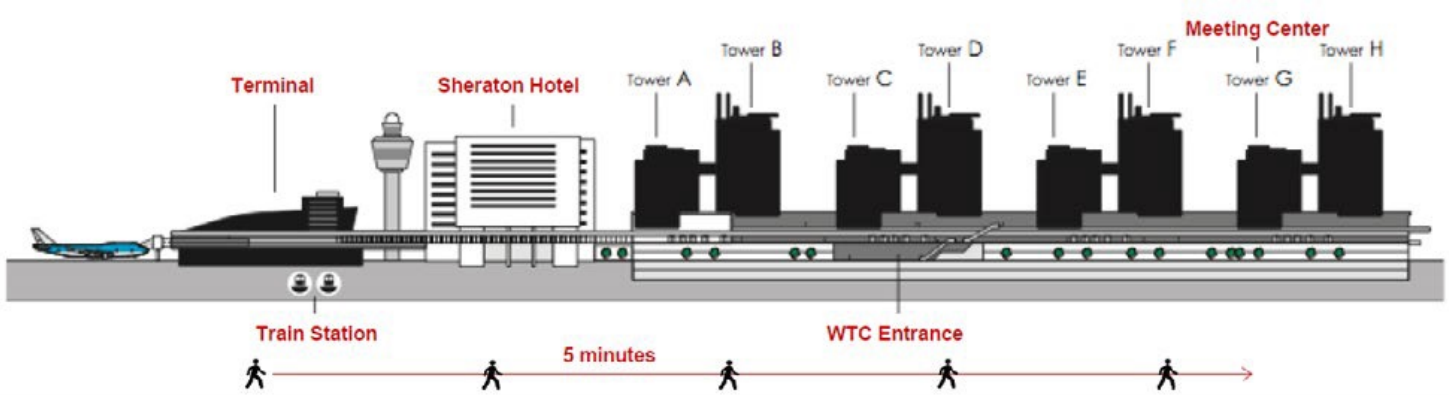

Training Logistics

Amsterdam-Schiphol