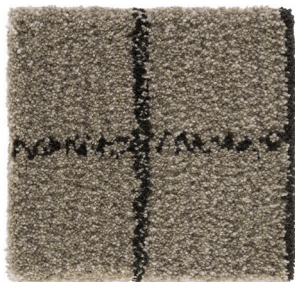

TILES SLAB
DESIGN
CLAESSON KOIVISTO
RUNE

KASTHALL

PRODUCT SPECIFICATIONS FOR TILES SLAB

Tiles is a collection of hand tufted rugs in pure wool designed by Claesson Koivisto Rune. The inspiration comes – just as the name implies – from the different shapes and dimensions of ceramic tiles. Combined in a perfectly balanced pattern, elegantly framed by a thin outer line, Tiles really is Scandinavian simplicity at its best – a discreet yet sophisticated rug that will add subtle elegance to any setting. The collection has been designed as a system where three different patterns and seven colors can be freely combined in any size.

OTHER INFORMATION

- Depending on the materials used and the rug-making process, dimensions may vary by up to 2% so please state maximum or minimum dimensions when placing your order.
- Note that all rugs from Kasthall are made from natural materials. Variations in colour and texture can therefore arise between batches of yarn and dye baths.

TILES SLAB

Design CLAEISSON KOIVISTO RUNE
Hand tufted rug in pure wool

OffWhite 500

Sand 800

Grey 501

Brown 700

Navy Blue 200

Graphite Grey 550