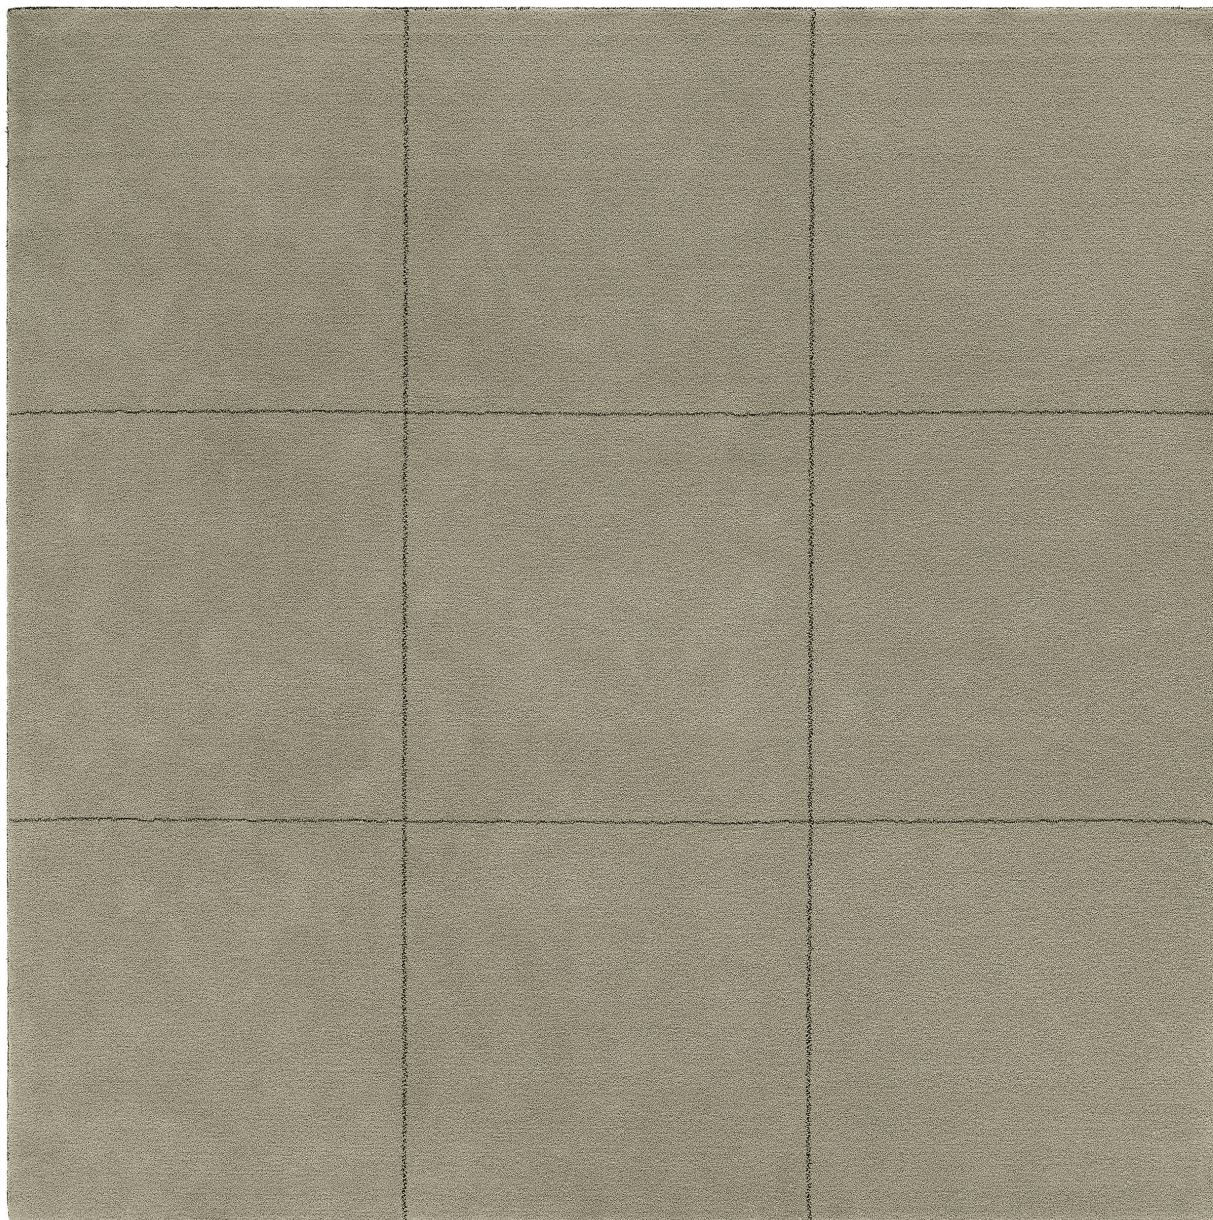

TILES SLAB

Design CLAESSION KOIVISTO RUNE
Hand tufted rug in pure wool

TILES SLAB
Rug 200x200 cm, Sand 800

KASTHALL HEAD QUARTER

Phone +46(0)320 205 900 | Fritslavägen 42 | Box 254 | 511 23 Kinna, Sweden | info@kasthall.se

For the latest updates of our collection, please visit www.kasthall.com

All the designs shown here are protected under law. Kasthall have the property rights and distribution rights worldwide. Copying will be prosecuted.

KASTHALL.COM