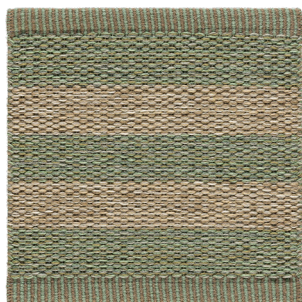

Bamboo Leaf 381