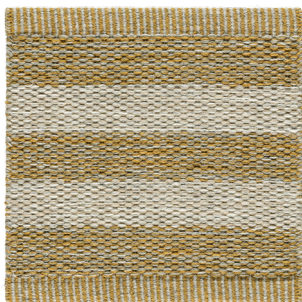

NARROW STRIPE ICON

Design KASTHALL DESIGN STUDIO
Woven rug in pure wool

Summer set 483