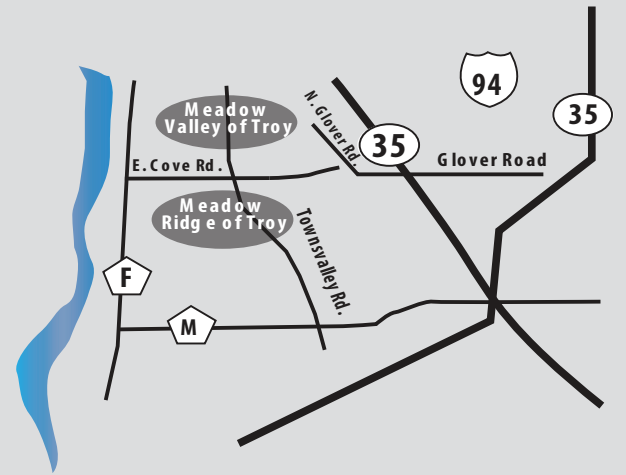

MEADOW VALLEY OF TROY

HUDSON, WI

DERRICK
Custom Homes

DerrickCustomHomes.com

715.246.2320