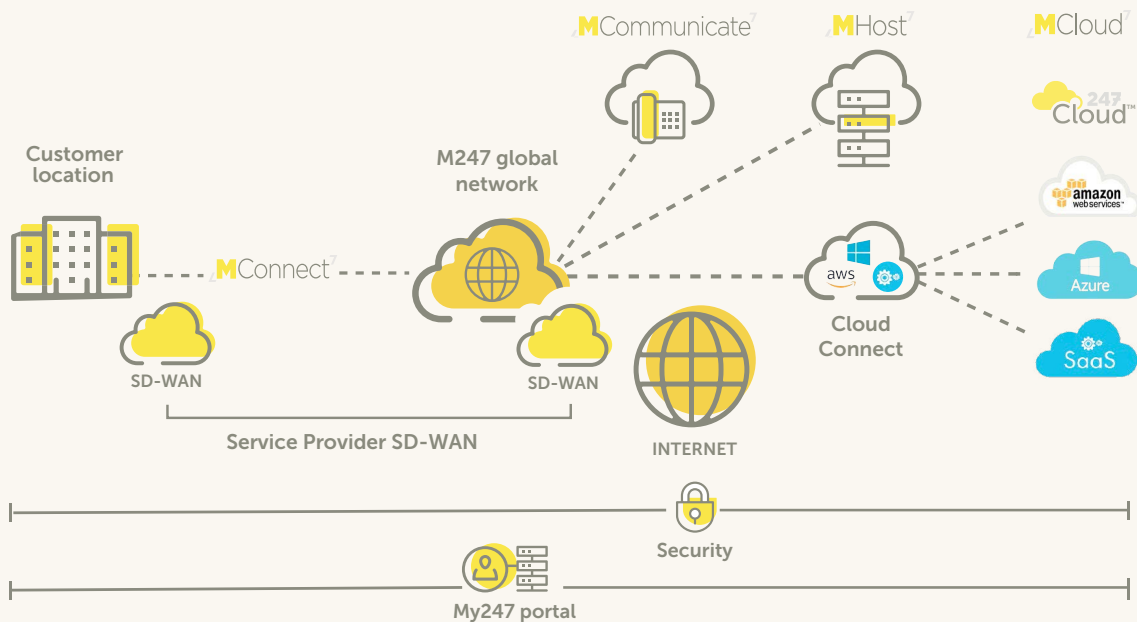

247Cloud™ at a glance

Harnessing the very best in hardware and software partnerships, our 247Cloud™ platform is significantly raising the bar for business cloud solutions. We offer networking up to 100Gbps, all-flash acceleration and industry-leading security.

M247 technology and service infrastructure

Hardware

- Built on hyperconverged infrastructure
- Powered by Nutanix, Cohesity, VMware and Zerto
- Service provider grade Cisco networking

Virtualisation

- Fully Software Defined (SDDC)
- Full VMware software portfolio
- Nutanix Enterprise Cloud Suite

Data Centre

- Located in London and Manchester, UK, and Bucharest, Romania
- We have presence in some of the world's most important DC locations with our extended network of over 72 data centres in 32 cities, across 26 countries

Support

- 24/7/365 global support

247Cloud™ includes:

Compute

- High performance, low density
- 1/10/25/100Gbps networking capabilities
- Fully resilient and highly available architecture
- Web scale attributes