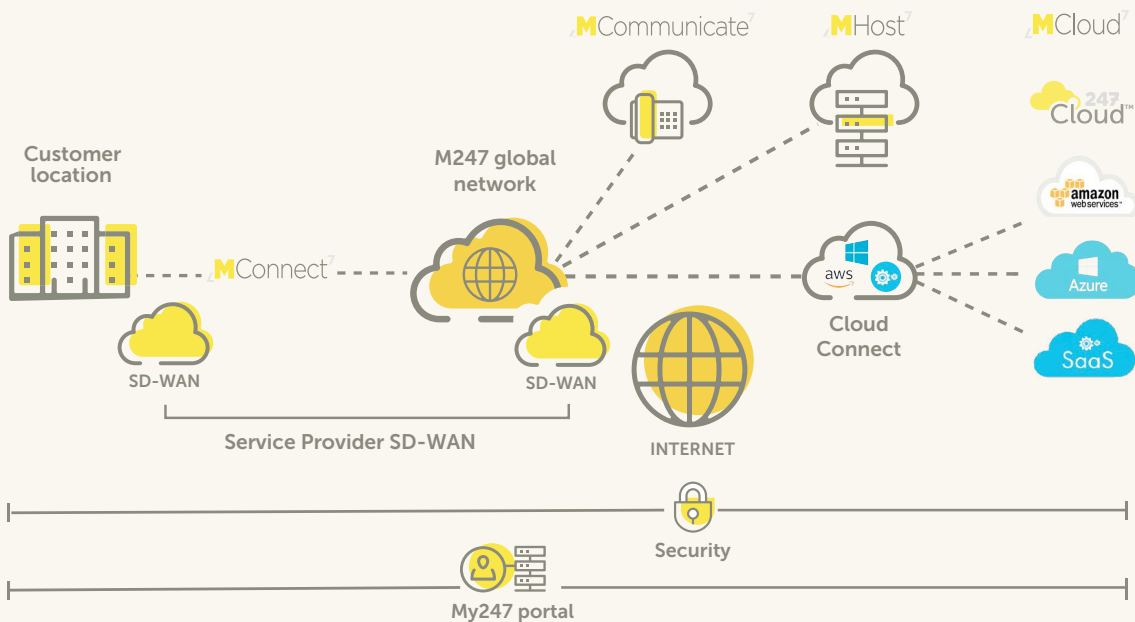

## 247Cloud™ at a glance

Harnessing the very best in hardware and software partnerships, our 247Cloud™ platform is significantly raising the bar for business cloud solutions. We offer networking up to 100Gbps, all-flash acceleration and industry-leading security.

### M247 technology and service infrastructure

#### Hardware

- Built on hyperconverged infrastructure
- Powered by Nutanix, Cohesity, VMware and Zerto
- Service provider grade Cisco networking

#### Data Centre

- Located in London and Manchester, UK, and Bucharest, Romania
- We have presence in some of the world's most important DC locations with our extended network of over 72 data centres in 32 cities, across 26 countries