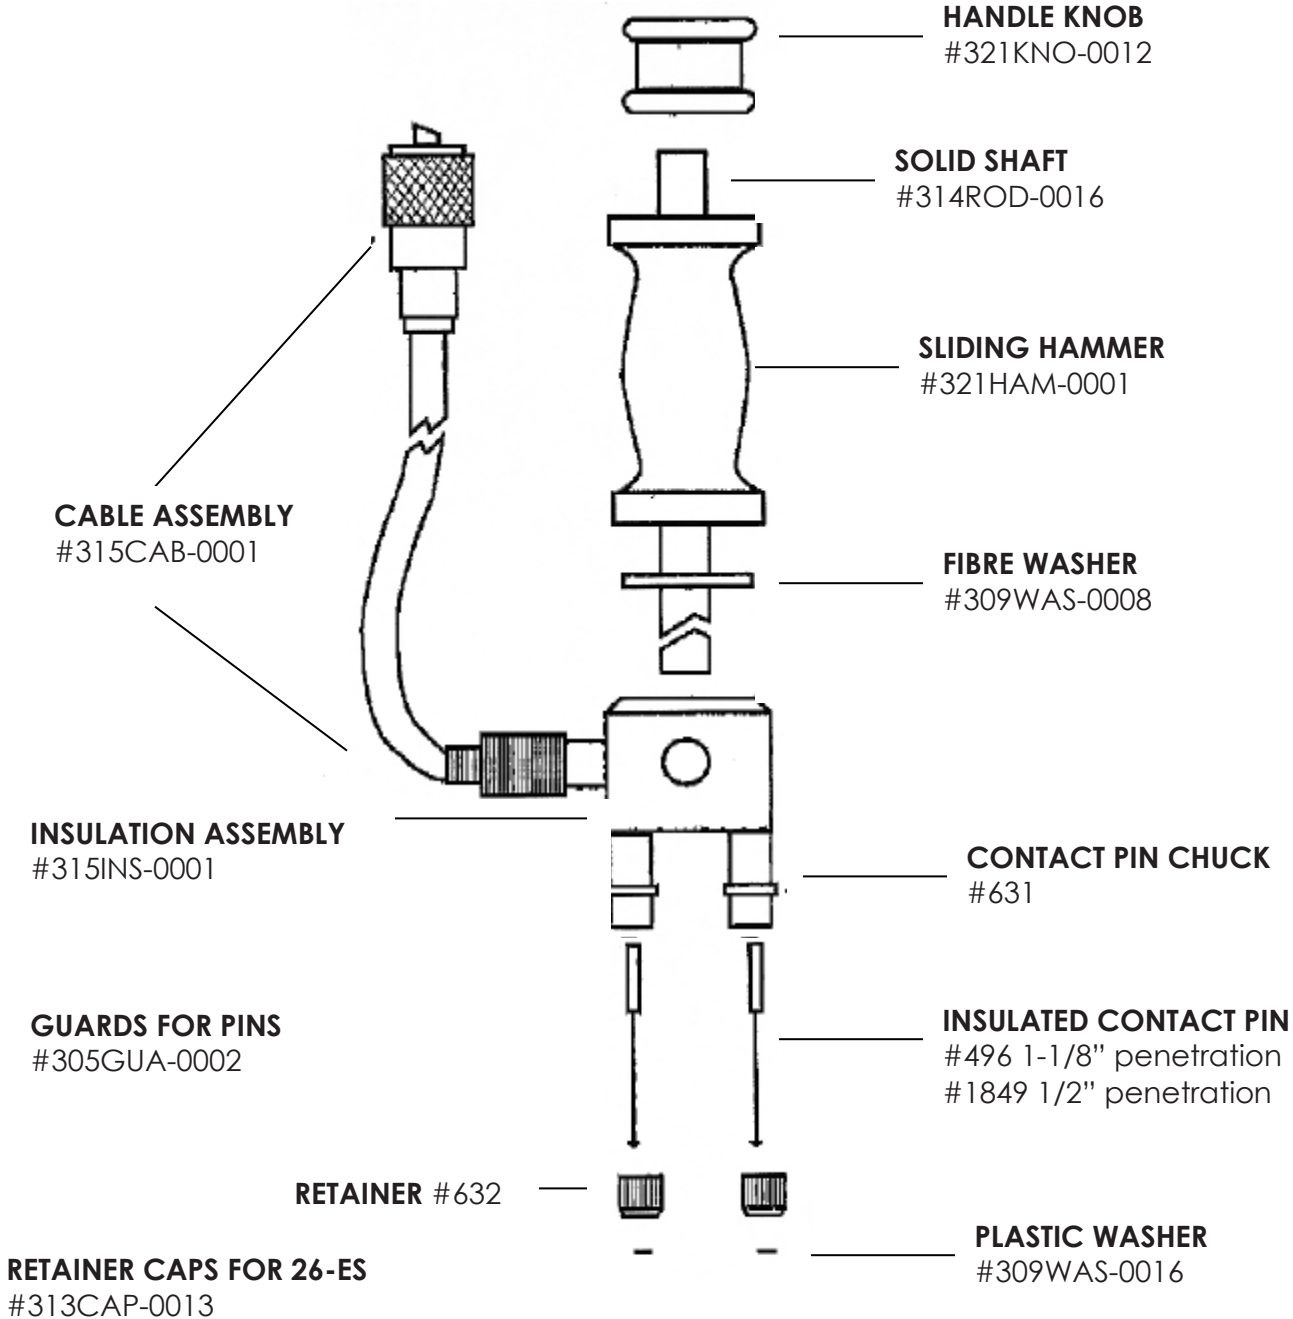

PARTS LIST FOR 26-ES ELECTRODE

Note: Type 26-ED electrode is fitted with hollow shaft assembly (with depth gauge)
 #315SHA-0002 -