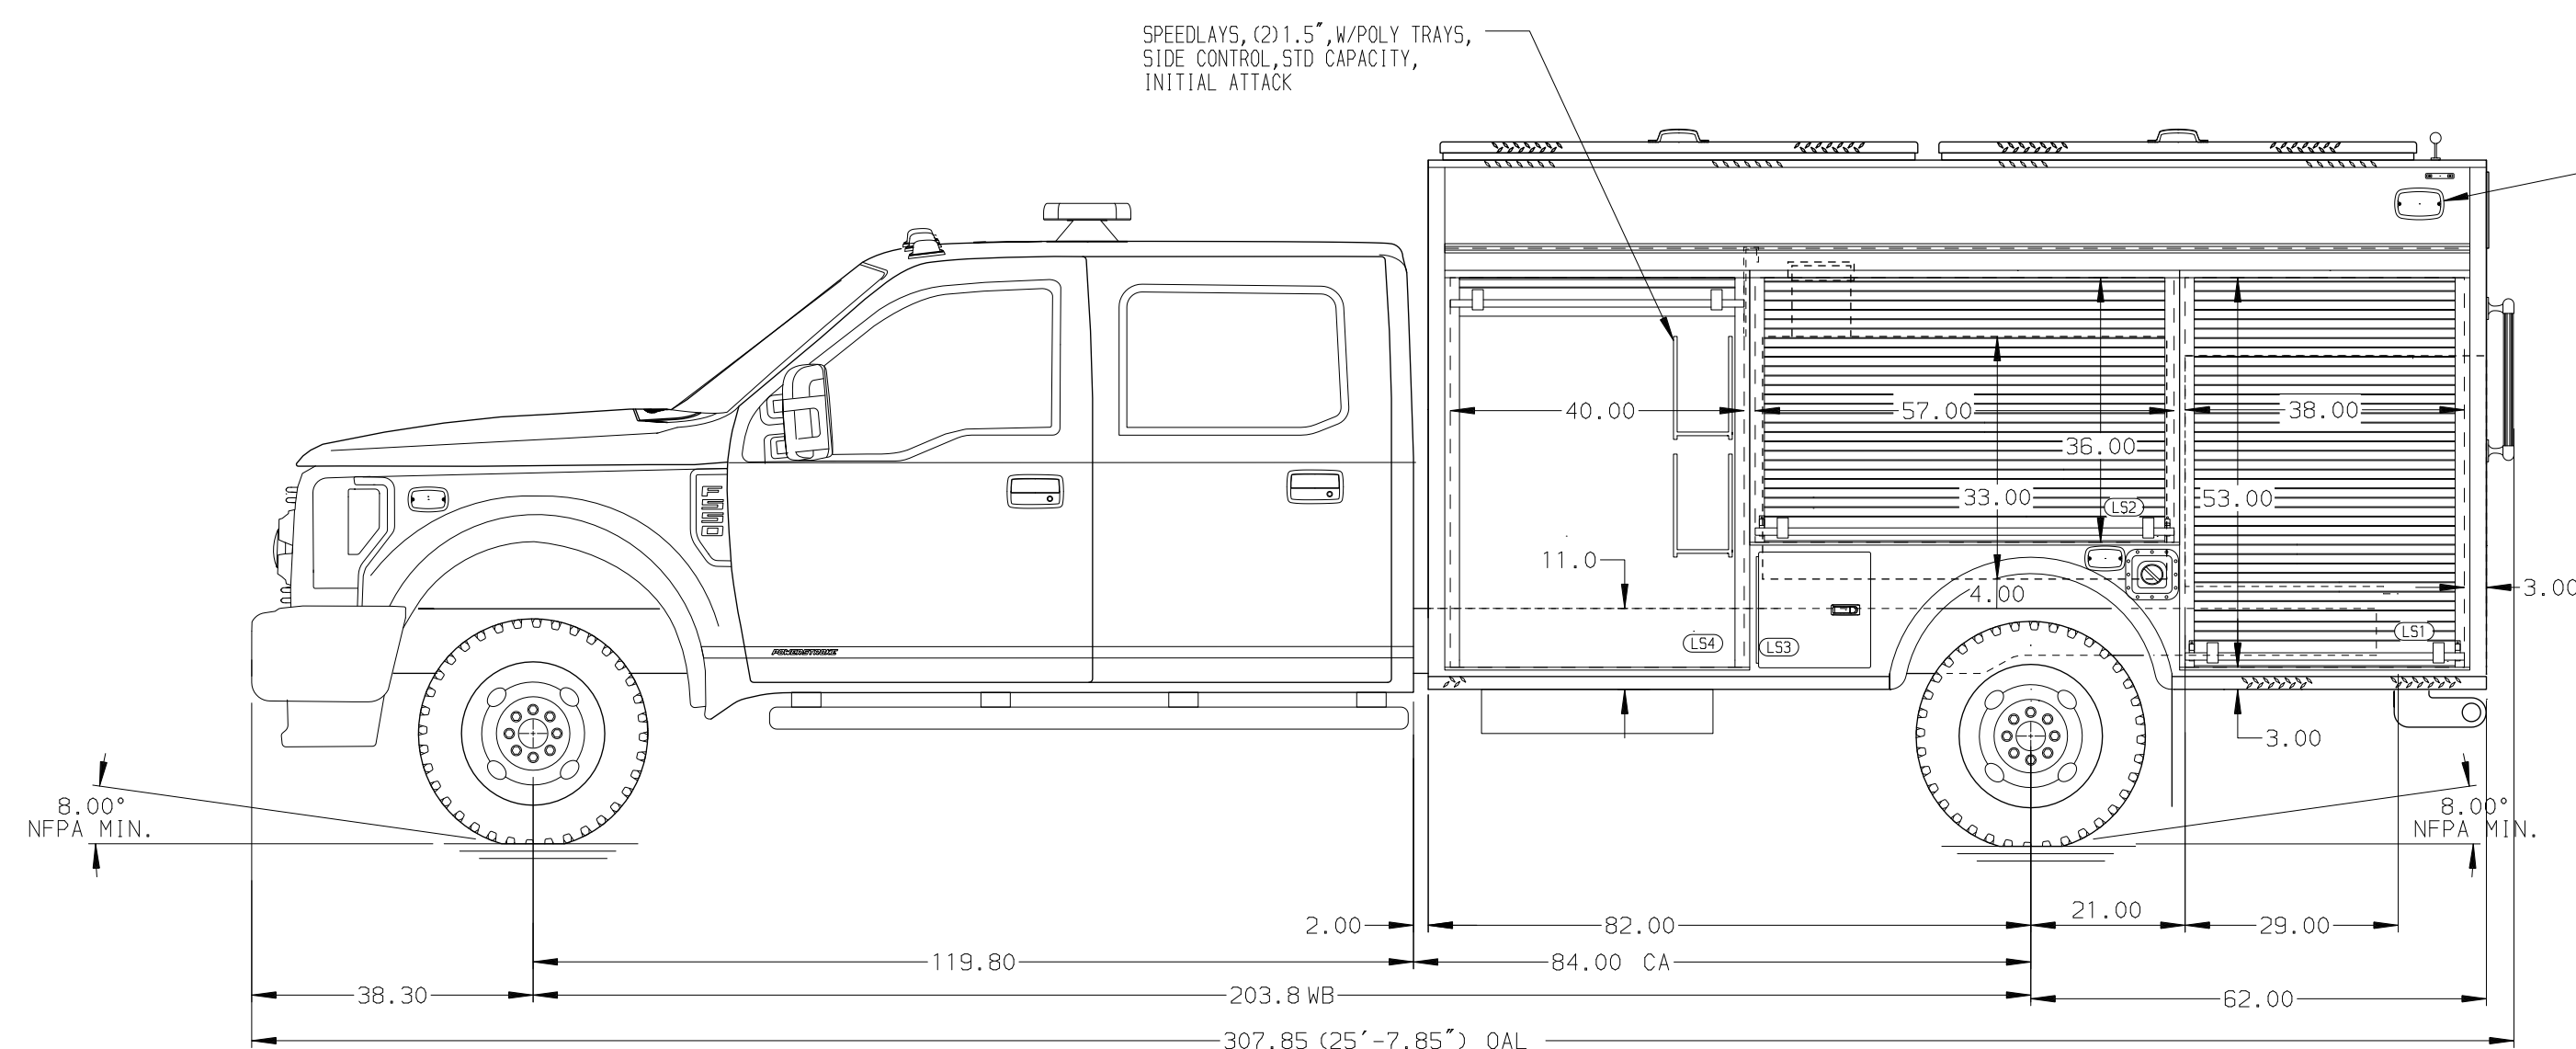

- HOSEBED CAPACITIES
- ① 400' OF 4.00" RUBBER HOSE
 - ② 200' OF 2.50" D.J. HOSE

ALUMINUM BODY

NOTE
DIMENSIONS SHOWN ARE APPROXIMATE AND ARE SUBJECT TO MINOR DEVIATIONS AS MAY OCCUR OR BE NECESSARY IN CONSTRUCTION. MINOR DETAILS NOT SHOWN.

REV.	DATE	BY	CHK'D
23MAR21	JLA	GSC	
05FEB21	RHU	GSC	
14JAN21	JLA	RWI	

CHASSIS DATA		JOB NO.	
CHASSIS	FORD	35968	SCALE 1:24
MODEL	F-550 4X4	DATE	11DEC20
DRWG. NO.		DRAWN BY	JLA
		CHK'D BY	RWI
		SHEET NO.	1 OF 1
		SHEET SIZE	D

TITLE 1500-D-250 POLY, 84" CA, INITIAL ATTACK MINI PUMPER BODY (2) 1.5" SPEEDLAYS W/POLY TRAYS

FOR LAFAYETTE CO. MS OXFORD, MISSISSIPPI

DRWG. NO. 35968AD