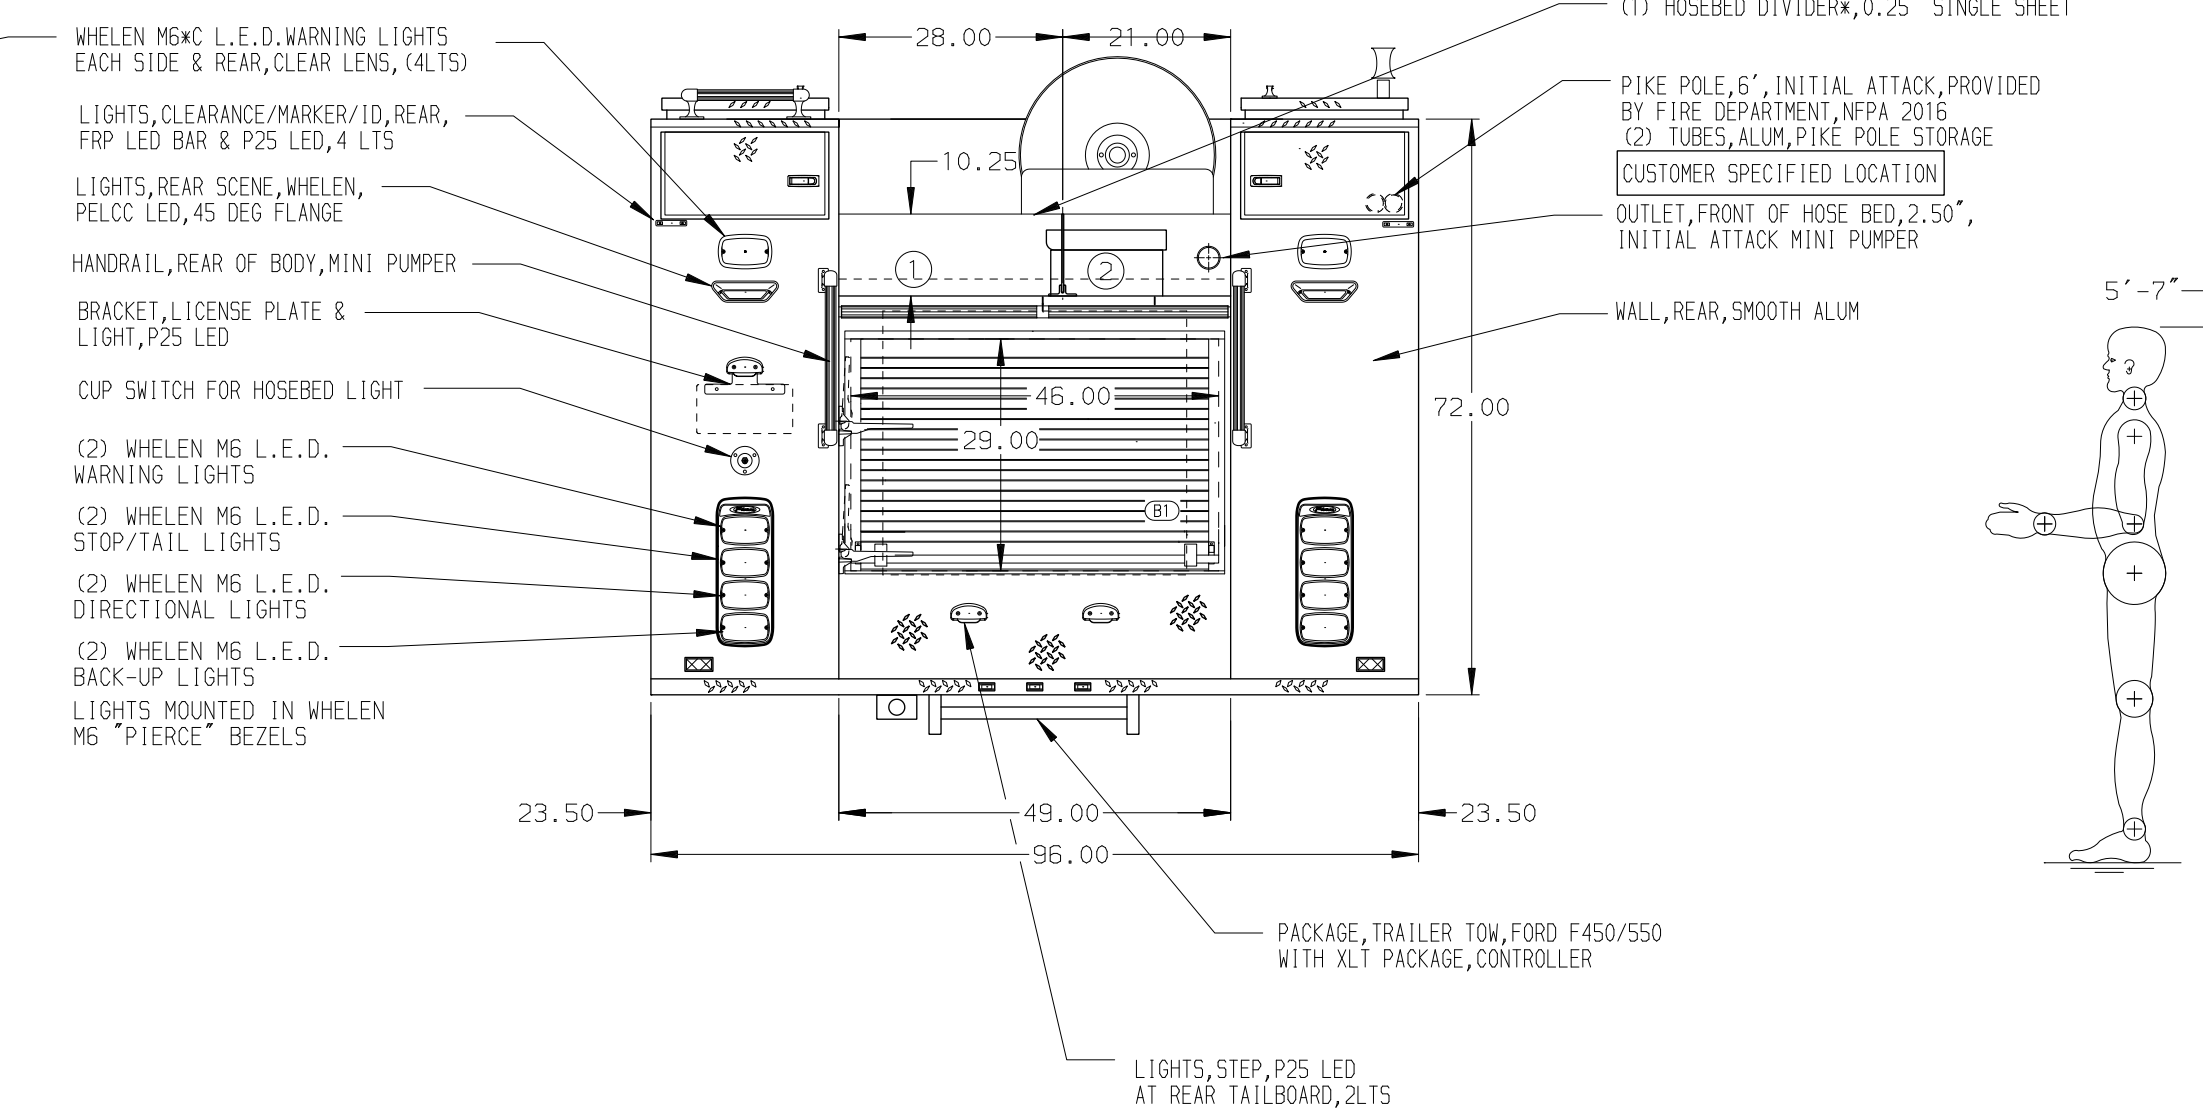

- HOSEBED CAPACITIES
- ① 400' OF 4.00" RUBBER HOSE
 - ② 200' OF 2.50" D.J. HOSE

ALUMINUM BODY

NOTE
DIMENSIONS SHOWN ARE APPROXIMATE AND ARE SUBJECT TO MINOR DEVIATIONS AS MAY OCCUR OR BE NECESSARY IN CONSTRUCTION. MINOR DETAILS NOT SHOWN.

REV.	DATE	BY	CHK'D
23MAR21	JLA	GSC	
05FEB21	RHU	GSC	
14JAN21	JLA	RWI	

CHASSIS DATA		JOB NO.	
CHASSIS	FORD	35968	SCALE 1:24
MODEL	F-550 4X4	DATE	11DEC20
DRWG. NO.		DRAWN BY	JLA
		CHK'D BY	RWI
		SHEET NO.	1 OF 1
		SHEET SIZE	D

TITLE 1500-D-250 POLY, 84" CA, INITIAL ATTACK MINI PUMPER BODY (2) 1.5" SPEEDLAYS W/POLY TRAYS

FOR LAFAYETTE CO. MS OXFORD, MISSISSIPPI

DRWG. NO. 35968AD