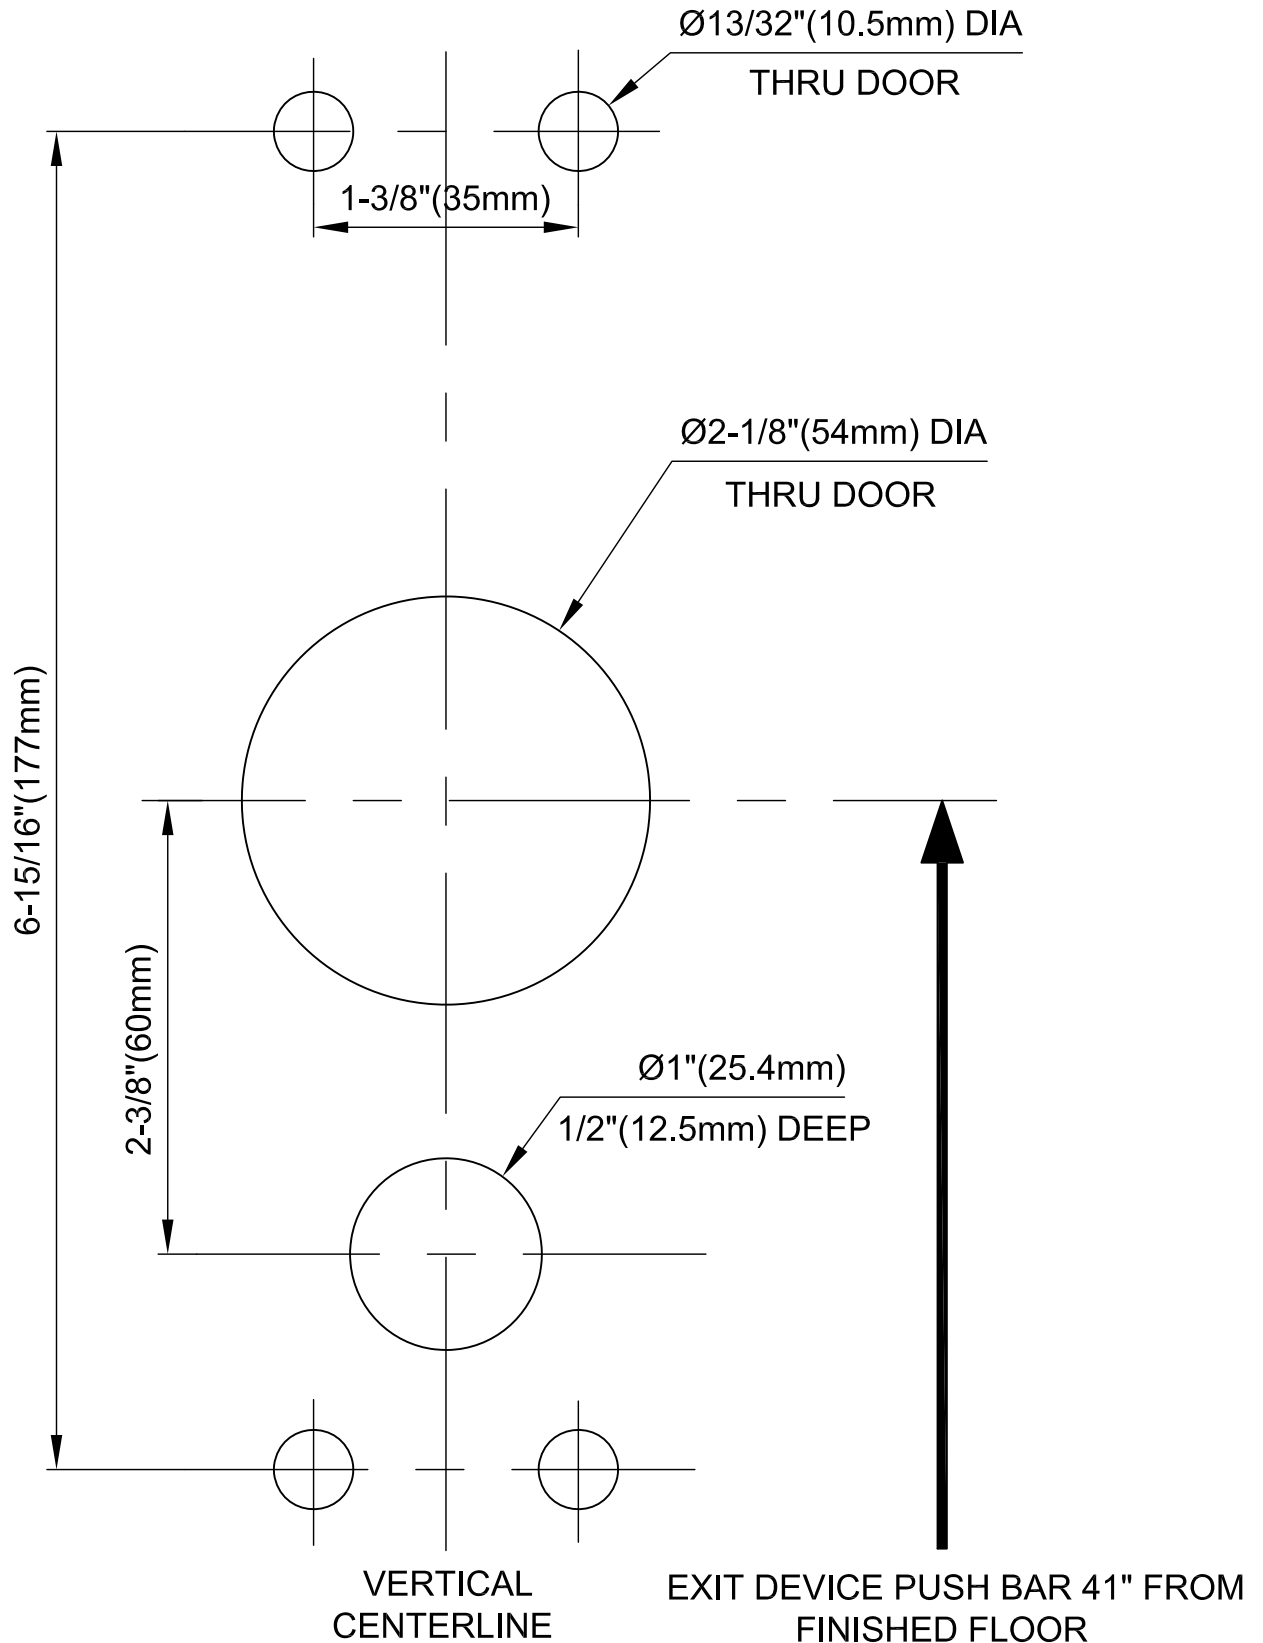

Template for XSF Outside Trim for RIM & SVR & LBR Exit Devices

Dimensions do not provide allowances for door silencers,
weather stripping, sound proofing or other additions to door or door frames.