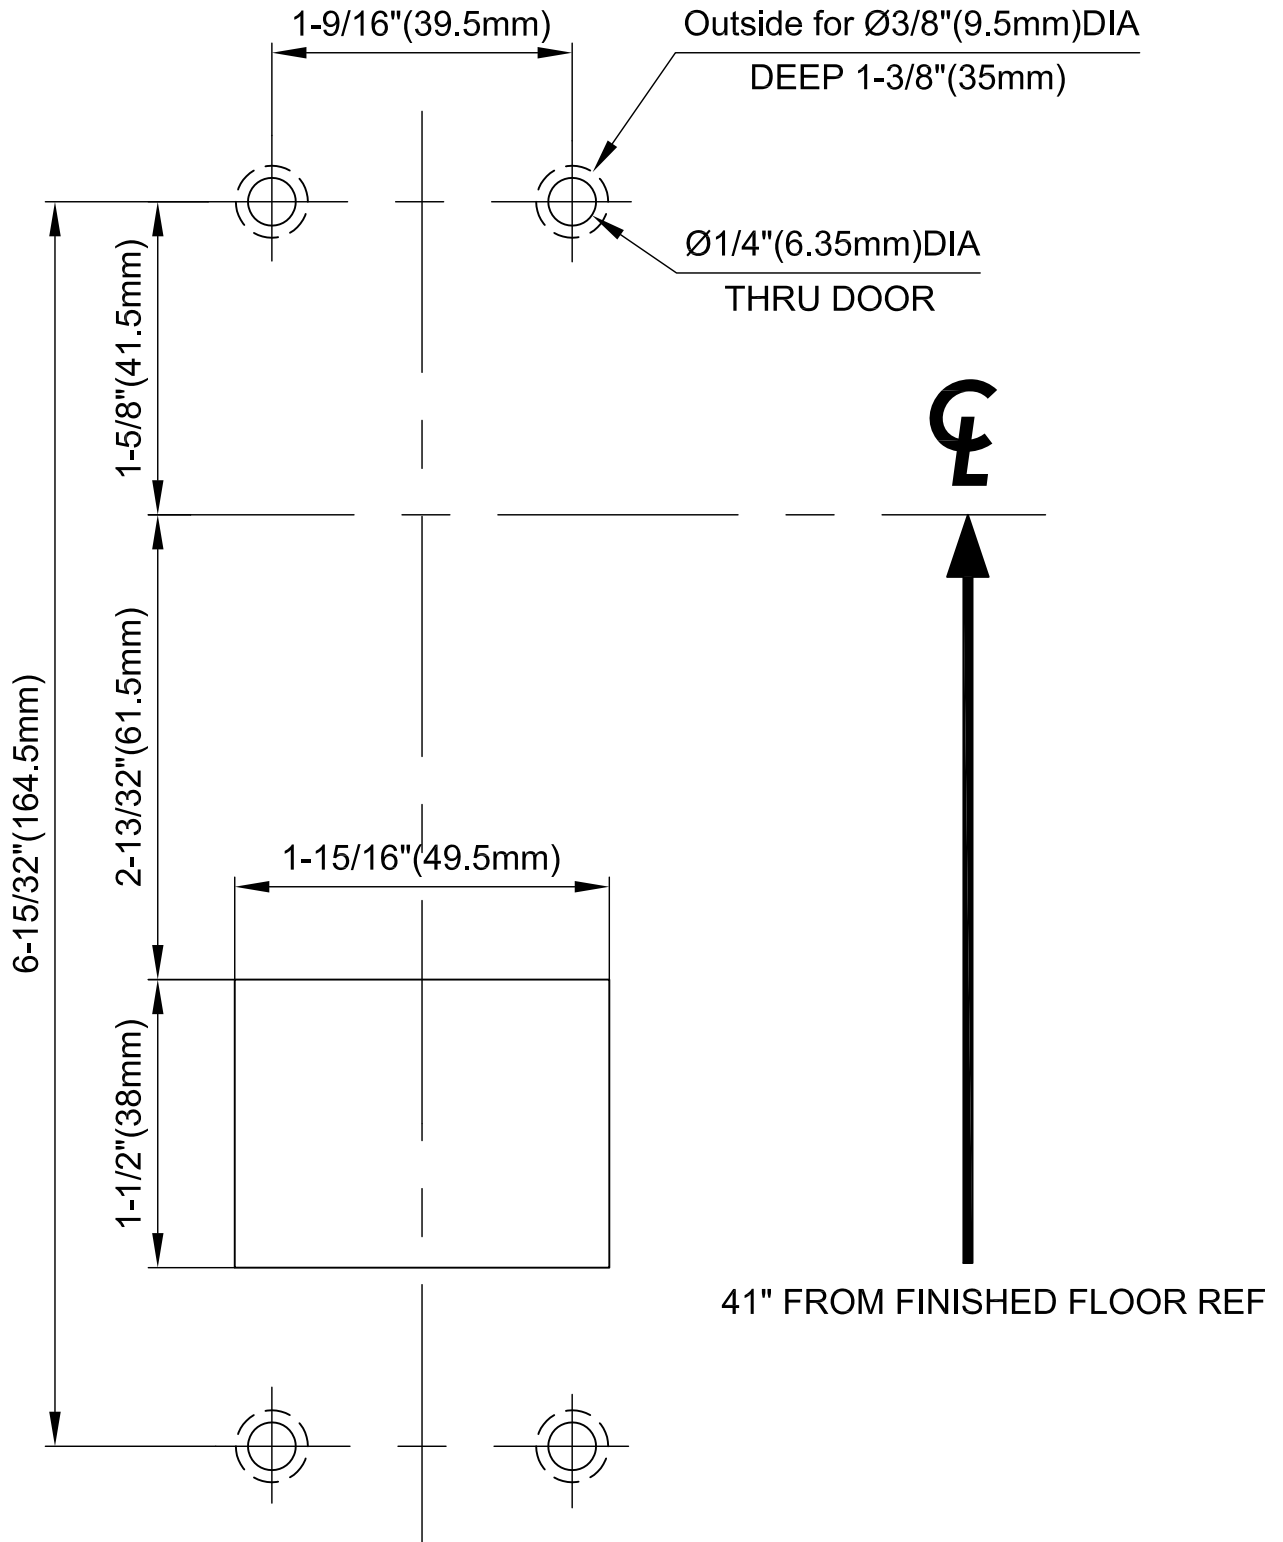

Template for XSF Outside Trim for CVRM & CVRW Exit Devices

Dimensions do not provide allowances for door silencers,
weather stripping, sound proofing or other additions to door or door frames.