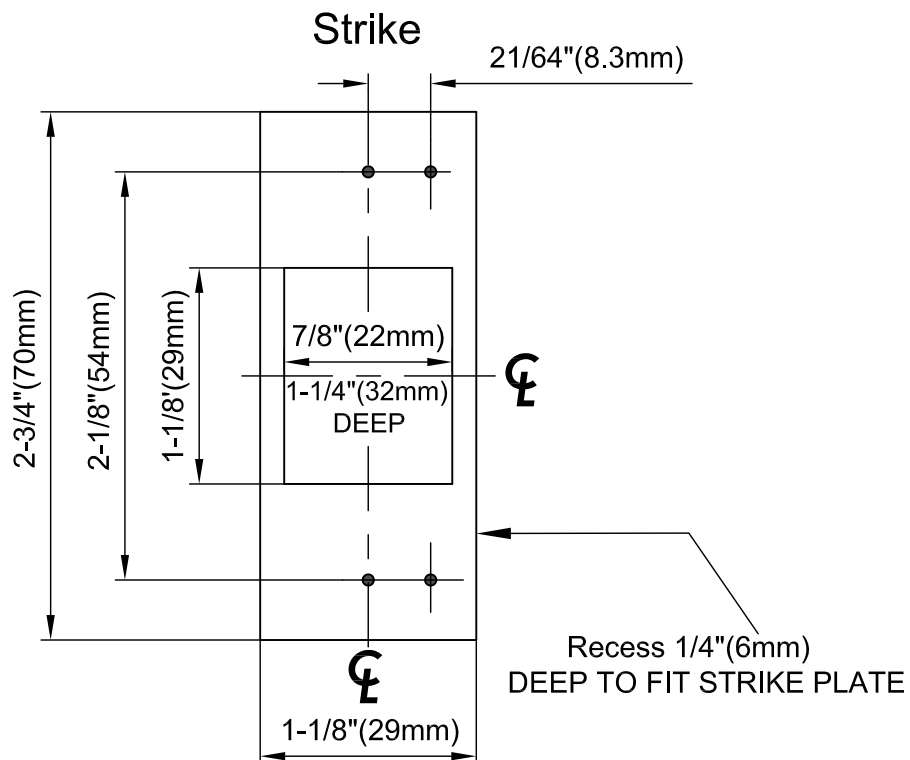

Template for RDSDCDLD Dead Bolt

Engineered Beautifully™

Dimensions do not provide allowances for door silencers, weather stripping, sound proofing or other additions to door or door frames.

PM-TMDB-D54
V20211221