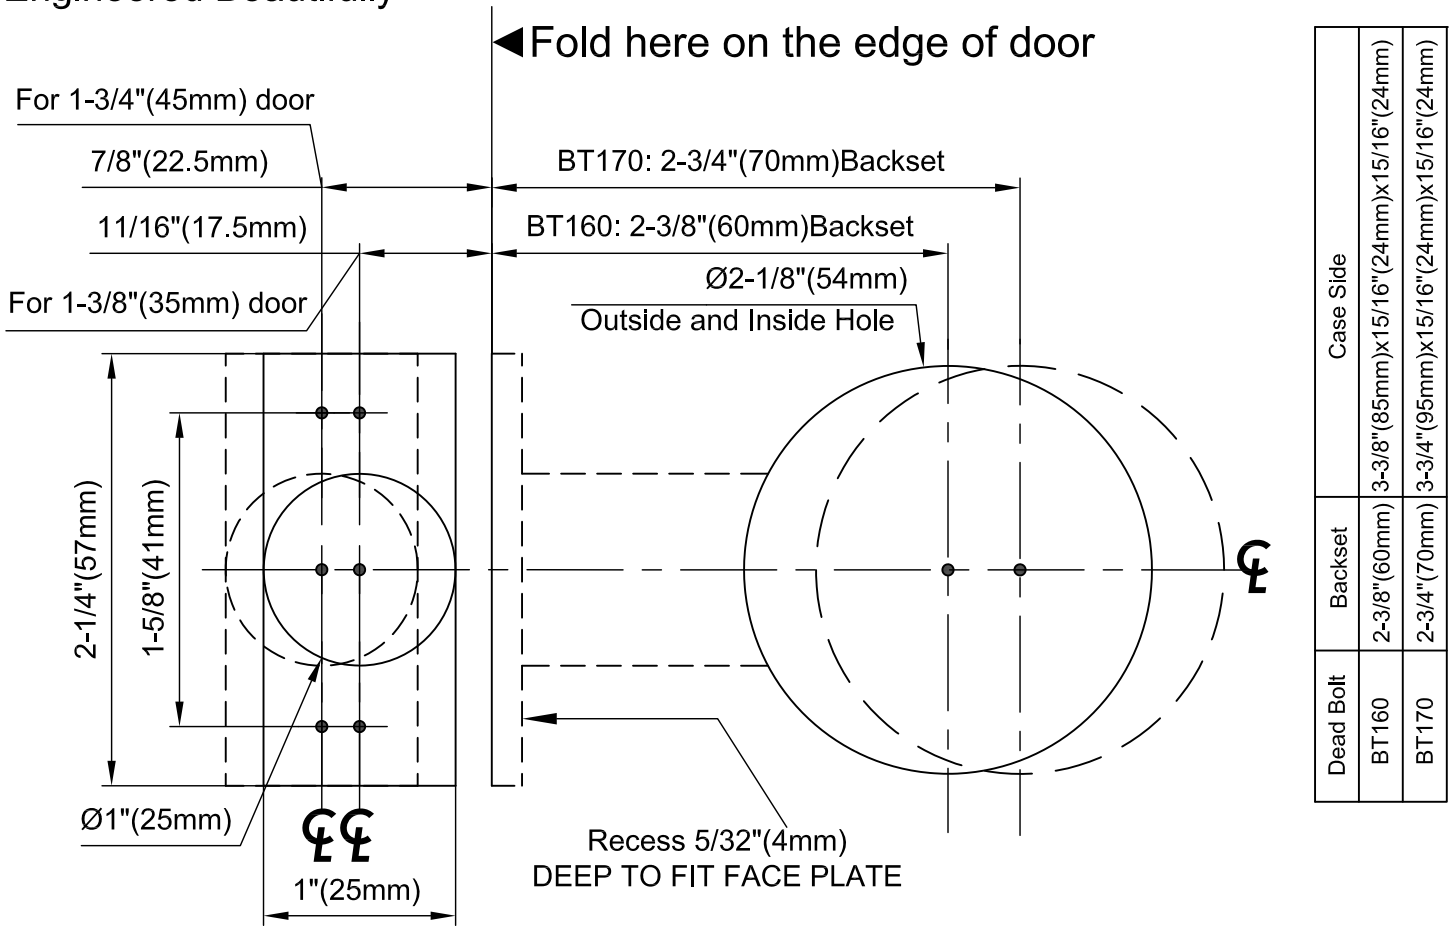

Template for RDSDCDLD Dead Bolt

Engineered Beautifully™

Dimensions do not provide allowances for door silencers, weather stripping, sound proofing or other additions to door or door frames.

PM-TMDB-D54
V20211221