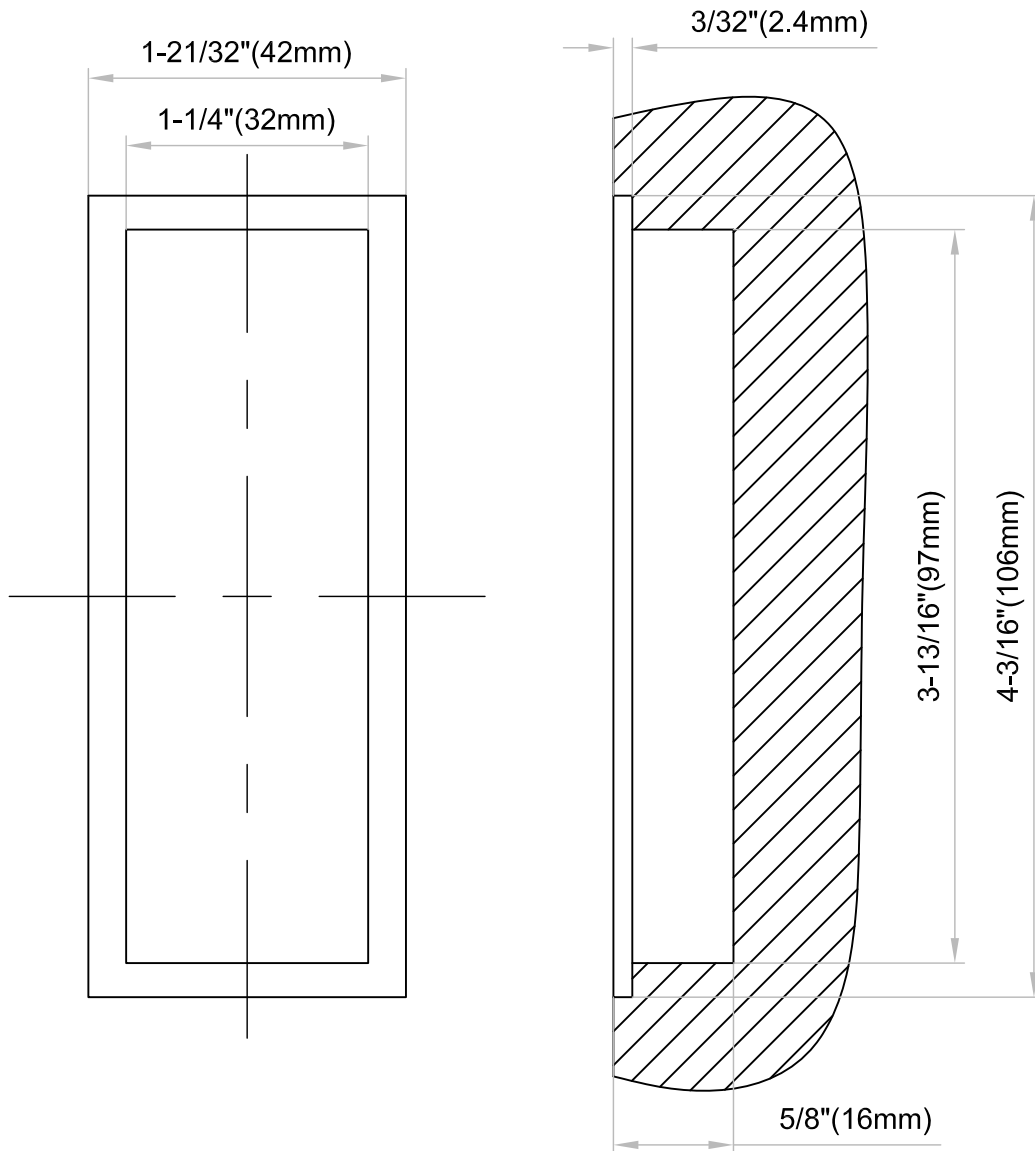

inox[®] Template for Pocket Pulls FHIX06

Unlock your imagination

Dimensions do not provide allowances for door silencers, weather stripping, sound proofing or other additions to door or door frames. PM-TM7006-V130715