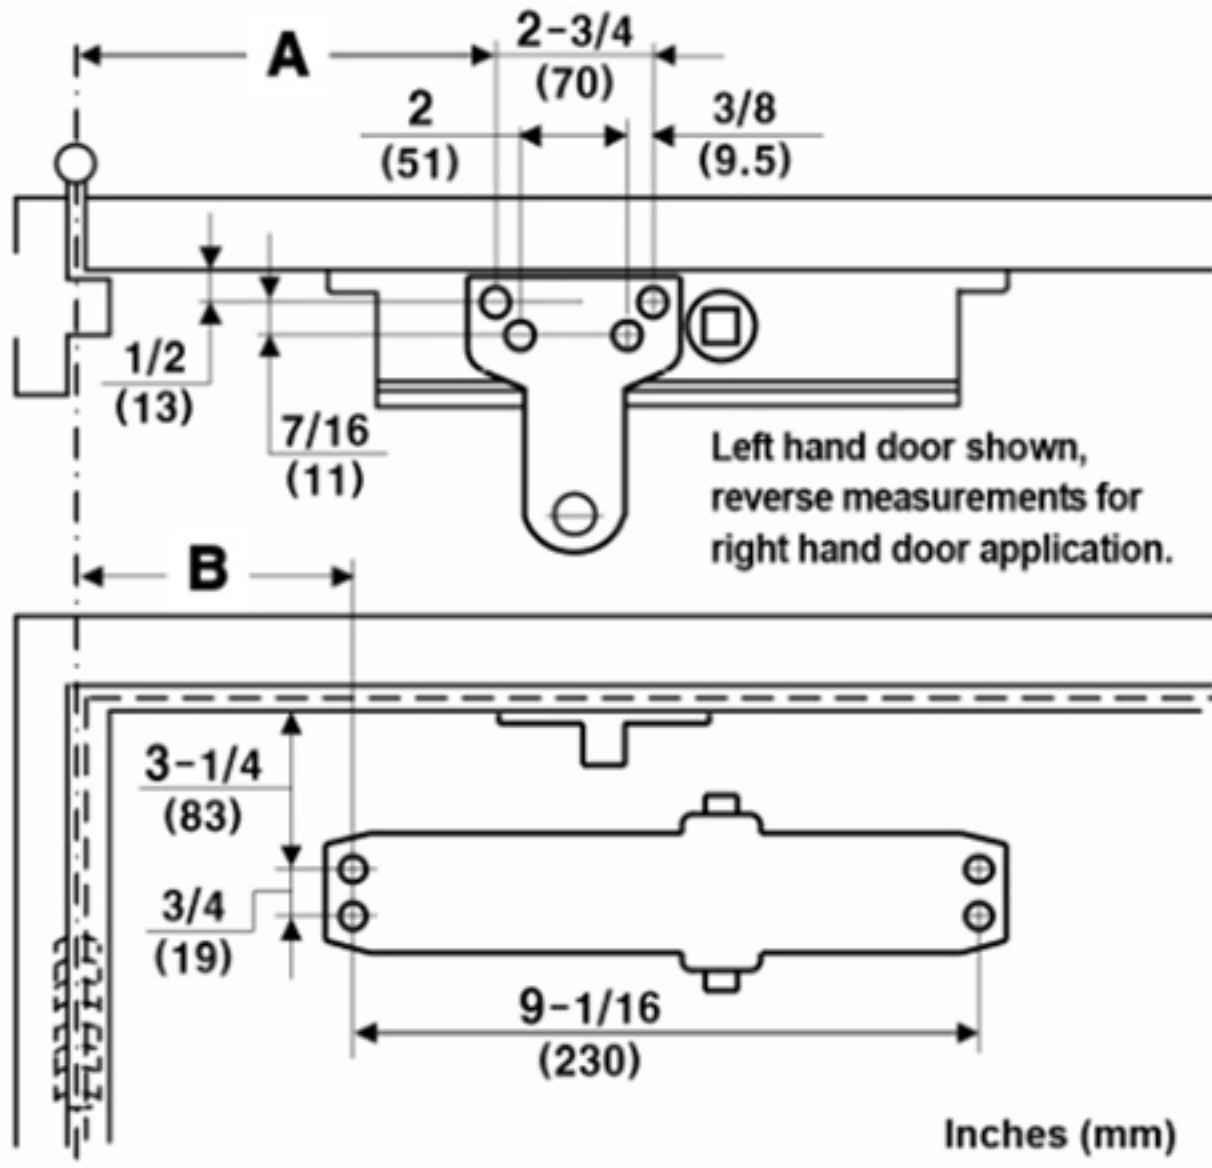

TEMPLATE FOR DC61 SERIES DOOR CLOSER PARALLEL ARM INSTALLATION

Door Opening	Dim. A	Dim. B
To 100°	9-1/4 (235)	7-5/8 (194)
101° to 130°	7-3/4 (197)	6-1/8 (156)
131° to 180°	5-3/4 (146)	4-1/8 (105)

Inches (mm)