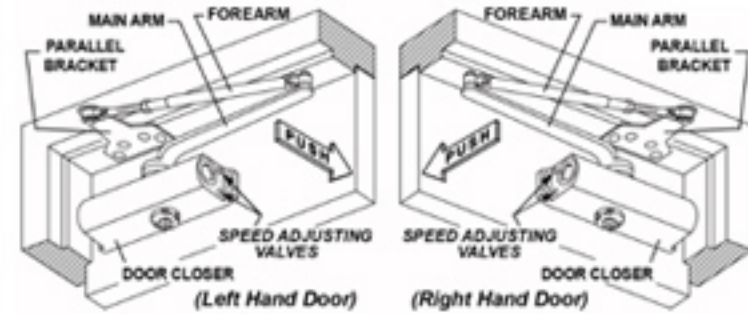

TEMPLATE FOR DC61 SERIES DOOR CLOSER PARALLEL ARM INSTALLATION

Door Opening	Dim. A	Dim. B
To 100°	9-1/4 (235)	7-5/8 (194)
101° to 130°	7-3/4 (197)	6-1/8 (156)
131° to 180°	5-3/4 (146)	4-1/8 (105)

Inches (mm)