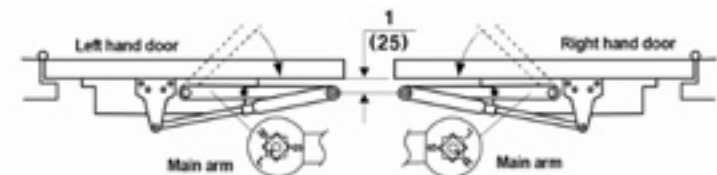

TEMPLATE FOR DC61 SERIES DOOR CLOSER PARALLEL ARM INSTALLATION

Door Opening	Dim. A	Dim. B
To 100°	9-1/4 (235)	7-5/8 (194)
101° to 130°	7-3/4 (197)	6-1/8 (156)
131° to 180°	5-3/4 (146)	4-1/8 (105)

Inches (mm)