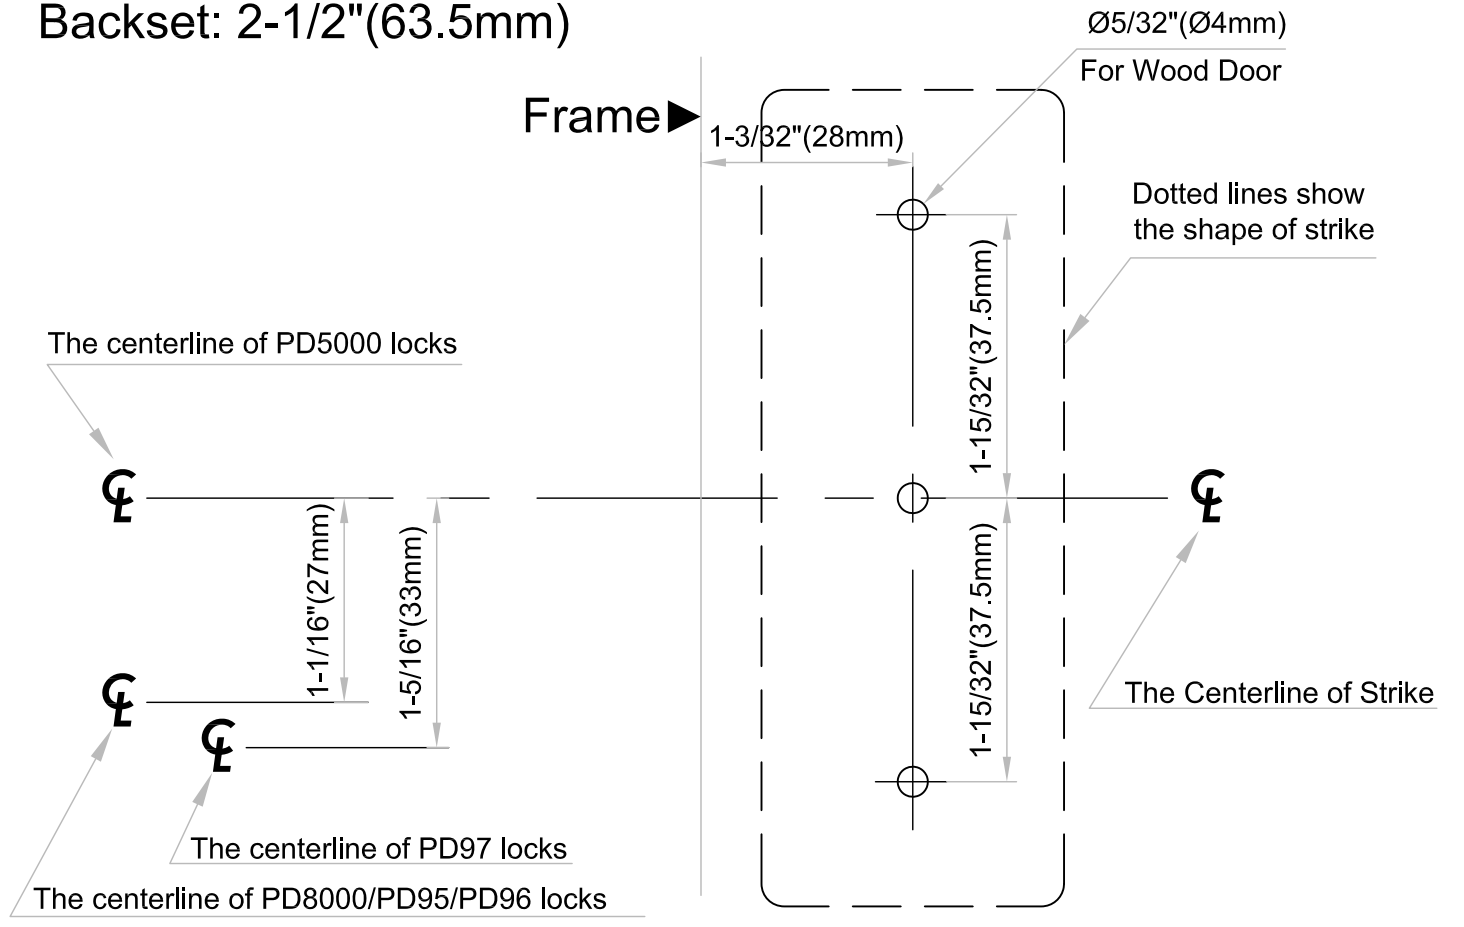

inox[®] Template for WS-90L Wall Strike

Engineered Beautifully™

Backset: 2-1/2" (63.5mm)

Backset: 2-3/4" (70mm)

Dimensions do not provide allowances for door silencers, weather stripping, sound proofing or other additions to door or door frames.

PM-TMWS90L
V20211206

inox[®] Template for WS-90L Wall Strike

Engineered Beautifully™

Backset: 2-1/2" (63.5mm)

Backset: 2-3/4" (70mm)

Dimensions do not provide allowances for door silencers, weather stripping, sound proofing or other additions to door or door frames.