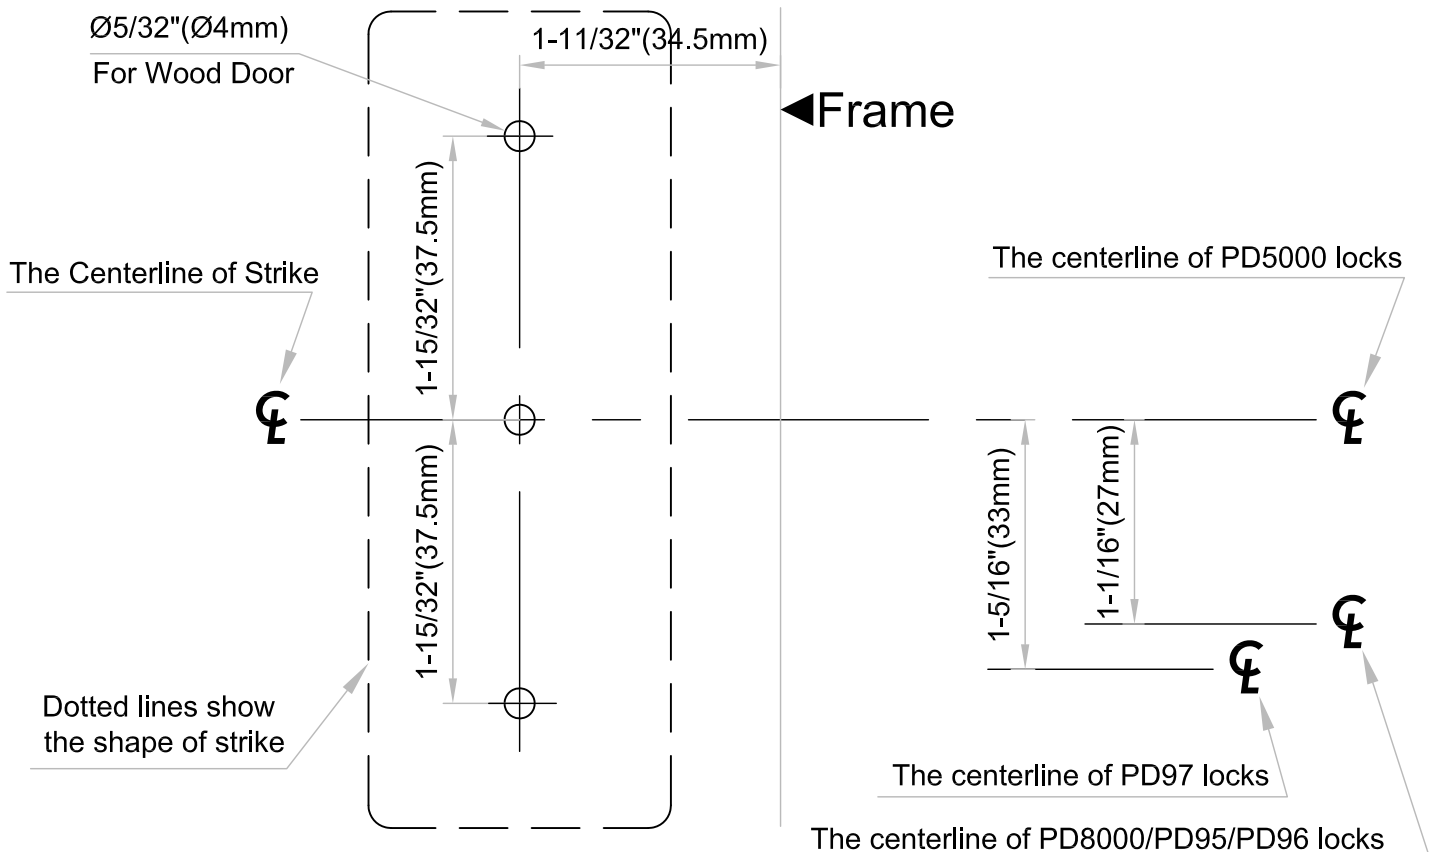

inox[®] Template for WS-90L Wall Strike

Engineered Beautifully™

Backset: 2-1/2" (63.5mm)

Backset: 2-3/4" (70mm)

Dimensions do not provide allowances for door silencers, weather stripping, sound proofing or other additions to door or door frames.

PM-TMWS90L
V20211206

inox[®] Template for WS-90L Wall Strike

Engineered Beautifully™

Backset: 2-1/2" (63.5mm)

Backset: 2-3/4" (70mm)

Dimensions do not provide allowances for door silencers, weather stripping, sound proofing or other additions to door or door frames.

PM-TMWS90L
V20211206