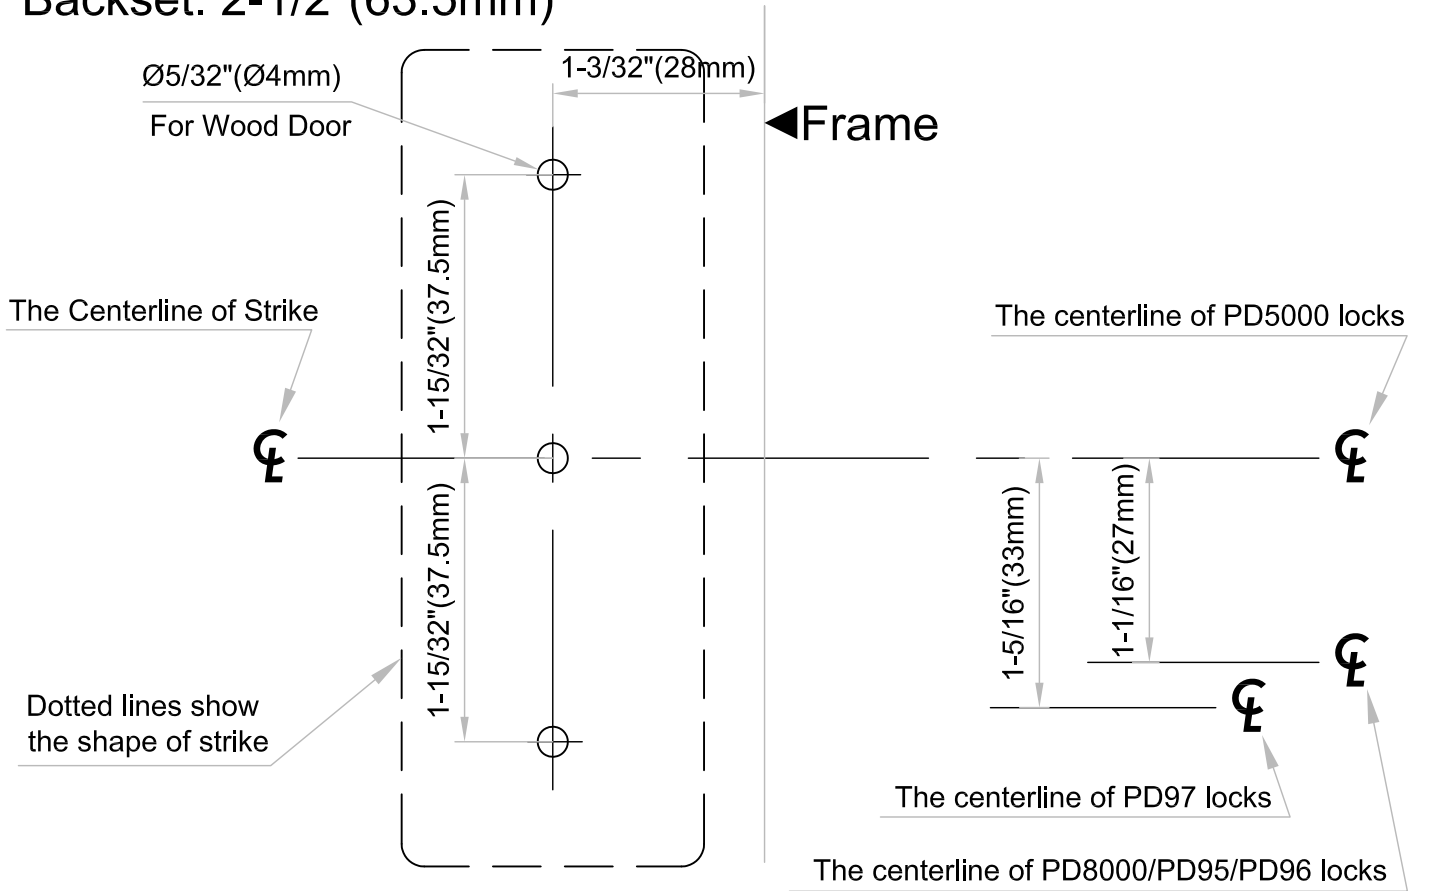

inox[®] Template for WS-90L Wall Strike

Engineered Beautifully™

Backset: 2-1/2" (63.5mm)

Backset: 2-3/4" (70mm)

Dimensions do not provide allowances for door silencers, weather stripping, sound proofing or other additions to door or door frames.

PM-TMWS90L
V20211206

inox[®] Template for WS-90L Wall Strike

Engineered Beautifully™

Backset: 2-1/2" (63.5mm)

Backset: 2-3/4" (70mm)

Dimensions do not provide allowances for door silencers, weather stripping, sound proofing or other additions to door or door frames.