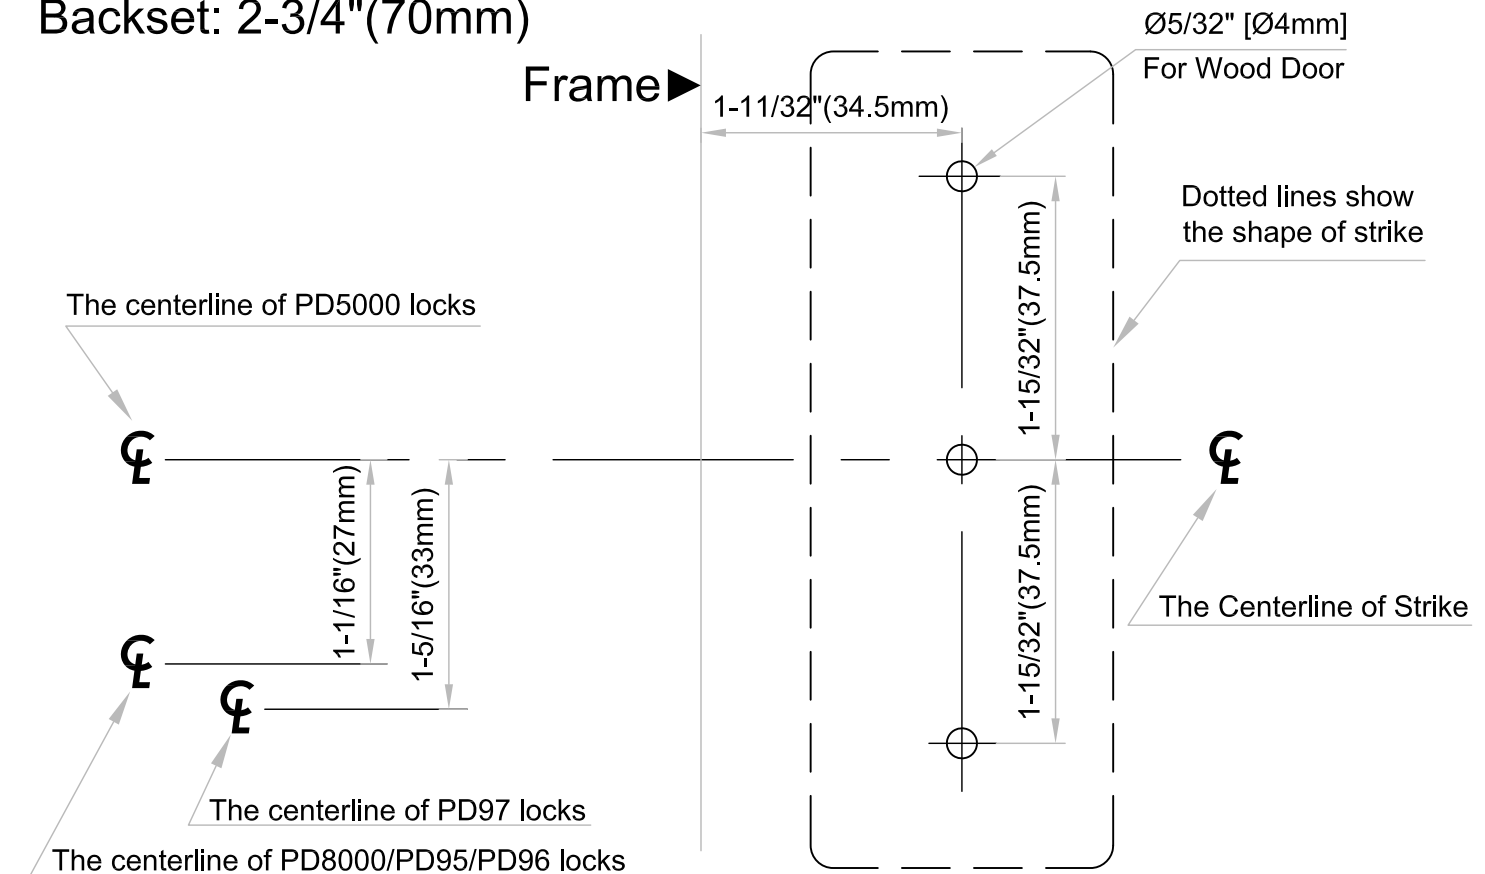

inox[®] Template for WS-90L Wall Strike

Engineered Beautifully™

Backset: 2-1/2" (63.5mm)

Backset: 2-3/4" (70mm)

Dimensions do not provide allowances for door silencers, weather stripping, sound proofing or other additions to door or door frames.

PM-TMWS90L
V20211206

inox[®] Template for WS-90L Wall Strike

Engineered Beautifully™

Backset: 2-1/2" (63.5mm)

Backset: 2-3/4" (70mm)

Dimensions do not provide allowances for door silencers, weather stripping, sound proofing or other additions to door or door frames.