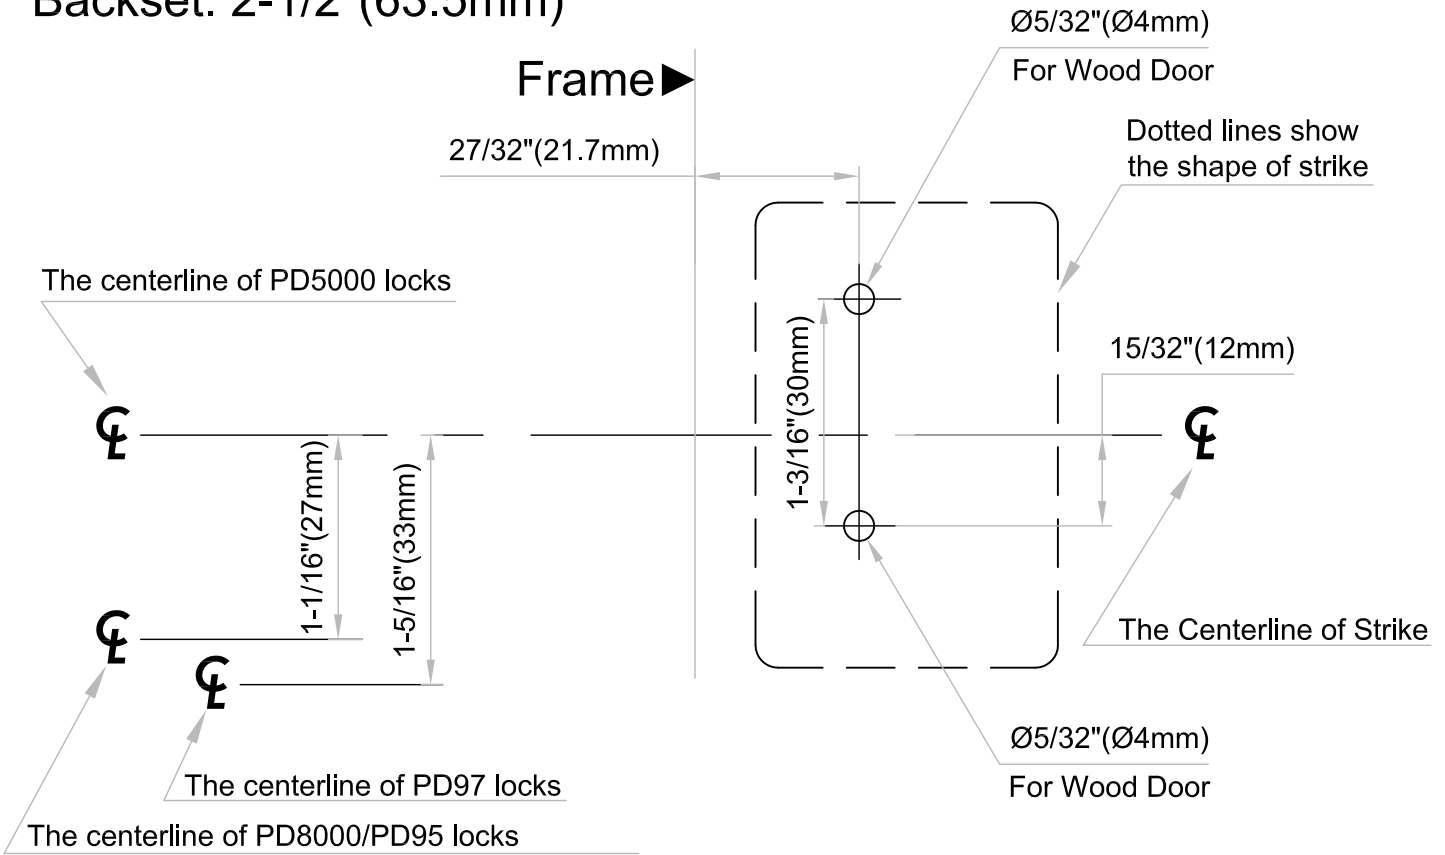

inox[®] Template for WS-90 Wall Strike

Engineered Beautifully™

Backset: 2-1/2"(63.5mm)

Backset: 2-3/4"(70mm)

Dimensions do not provide allowances for door silencers, weather stripping, sound proofing or other additions to door or door frames.