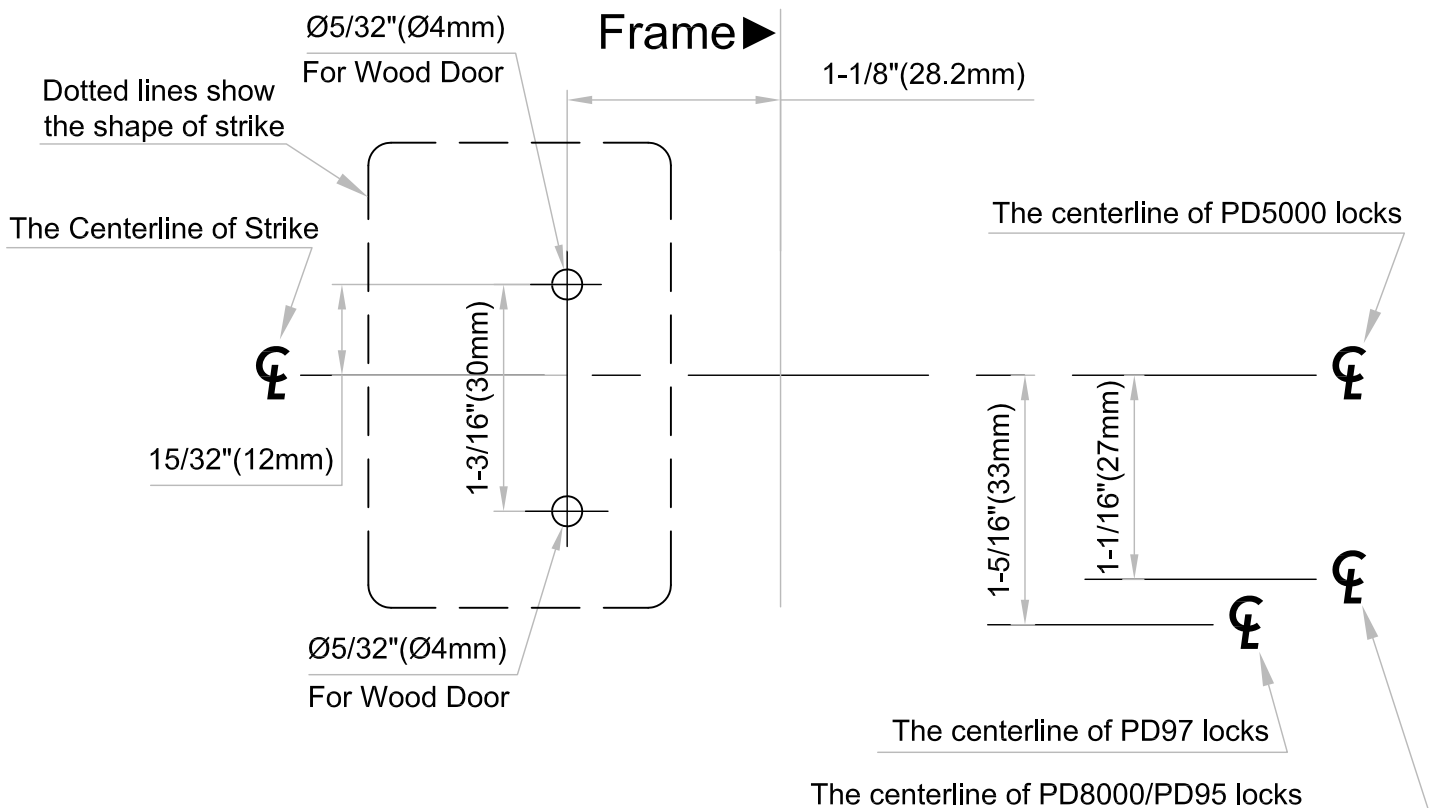

inox[®] Template for WS-90 Wall Strike

Engineered Beautifully™

Backset: 2-1/2"(63.5mm)

Backset: 2-3/4"(70mm)

Dimensions do not provide allowances for door silencers, weather stripping, sound proofing or other additions to door or door frames.