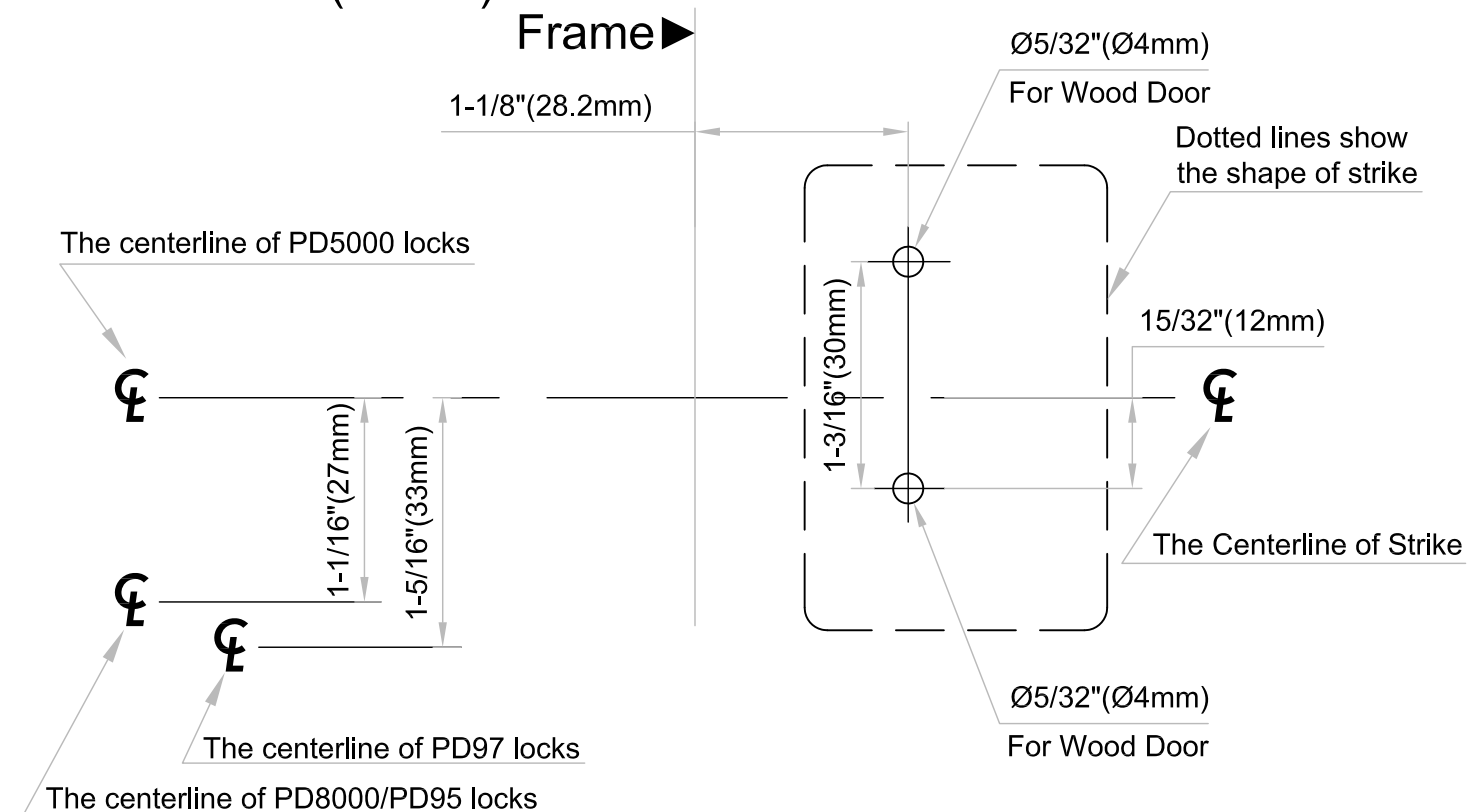

inox[®] Template for WS-90 Wall Strike

Engineered Beautifully™

Backset: 2-1/2"(63.5mm)

Backset: 2-3/4"(70mm)

Dimensions do not provide allowances for door silencers, weather stripping, sound proofing or other additions to door or door frames.