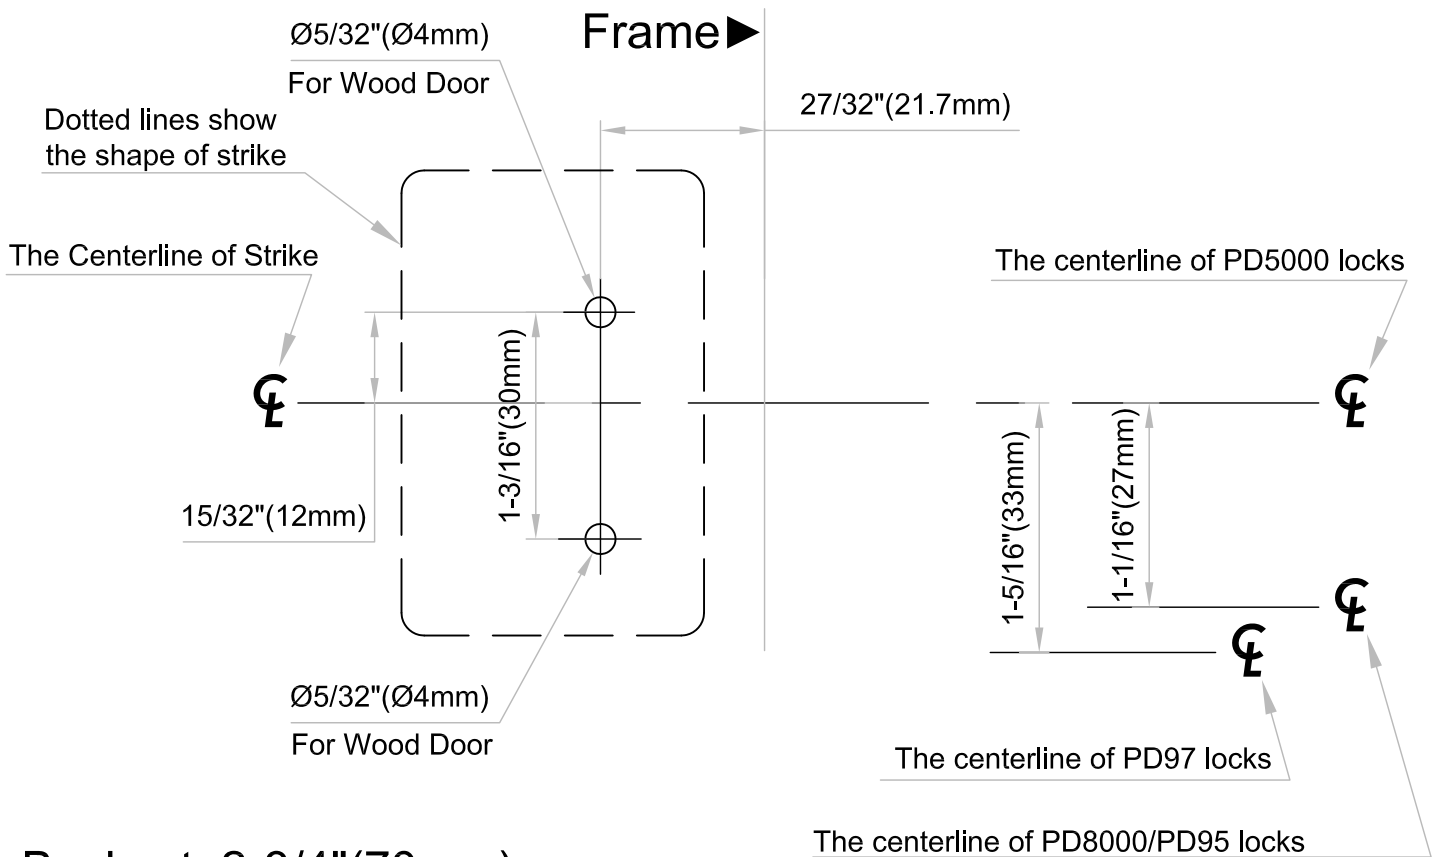

inox[®] Template for WS-90 Wall Strike

Engineered Beautifully™

Backset: 2-1/2"(63.5mm)

Backset: 2-3/4"(70mm)

Dimensions do not provide allowances for door silencers, weather stripping, sound proofing or other additions to door or door frames.