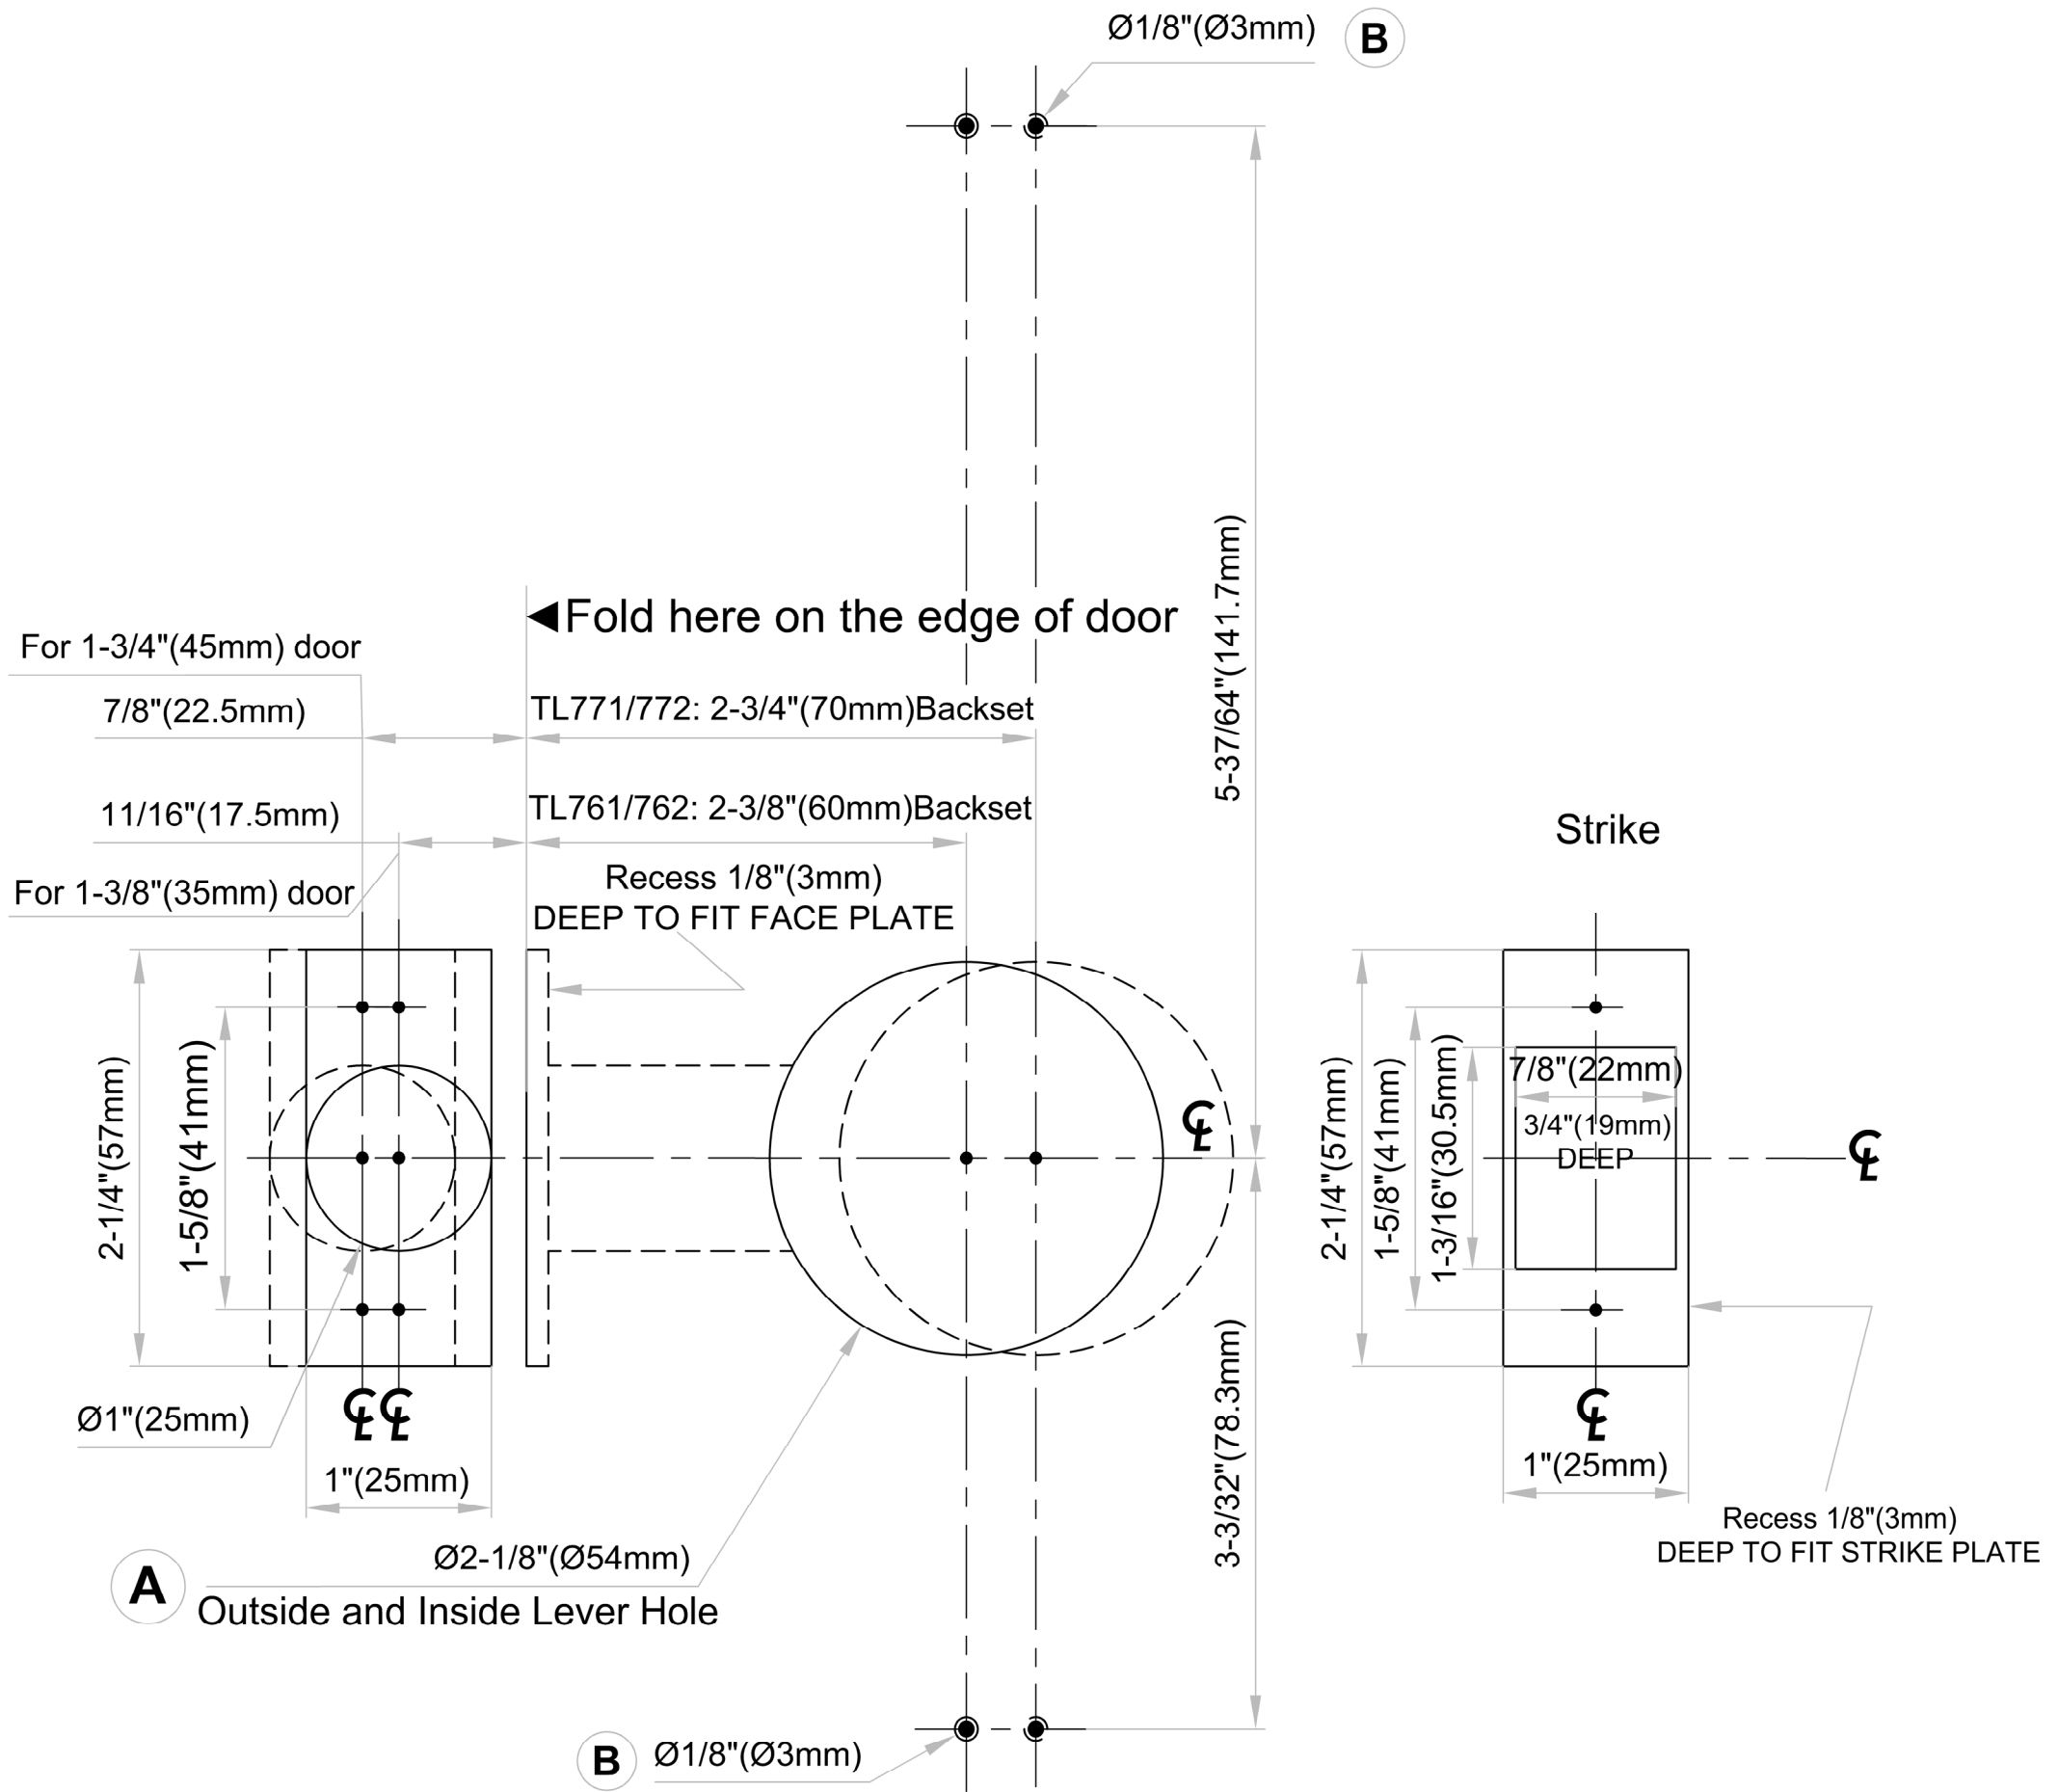

# Template For LA SF with TL7 Magnetic Tubular Passage, Privacy & Dummy Set

Tubular latch	Backset	Case Side
TL761/762	2-3/8" (60mm)	3-3/8" (85mm)x5/8" (16mm)x7/8" (22mm)
TL771/772	2-3/4" (70mm)	3-3/4" (95mm)x5/8" (16mm)x7/8" (22mm)

### Door preparation using template supplied.

Please read the Installation Instruction Carefully before drilling any holes on the door. Choose the correct holes to drill for the corresponding functions.