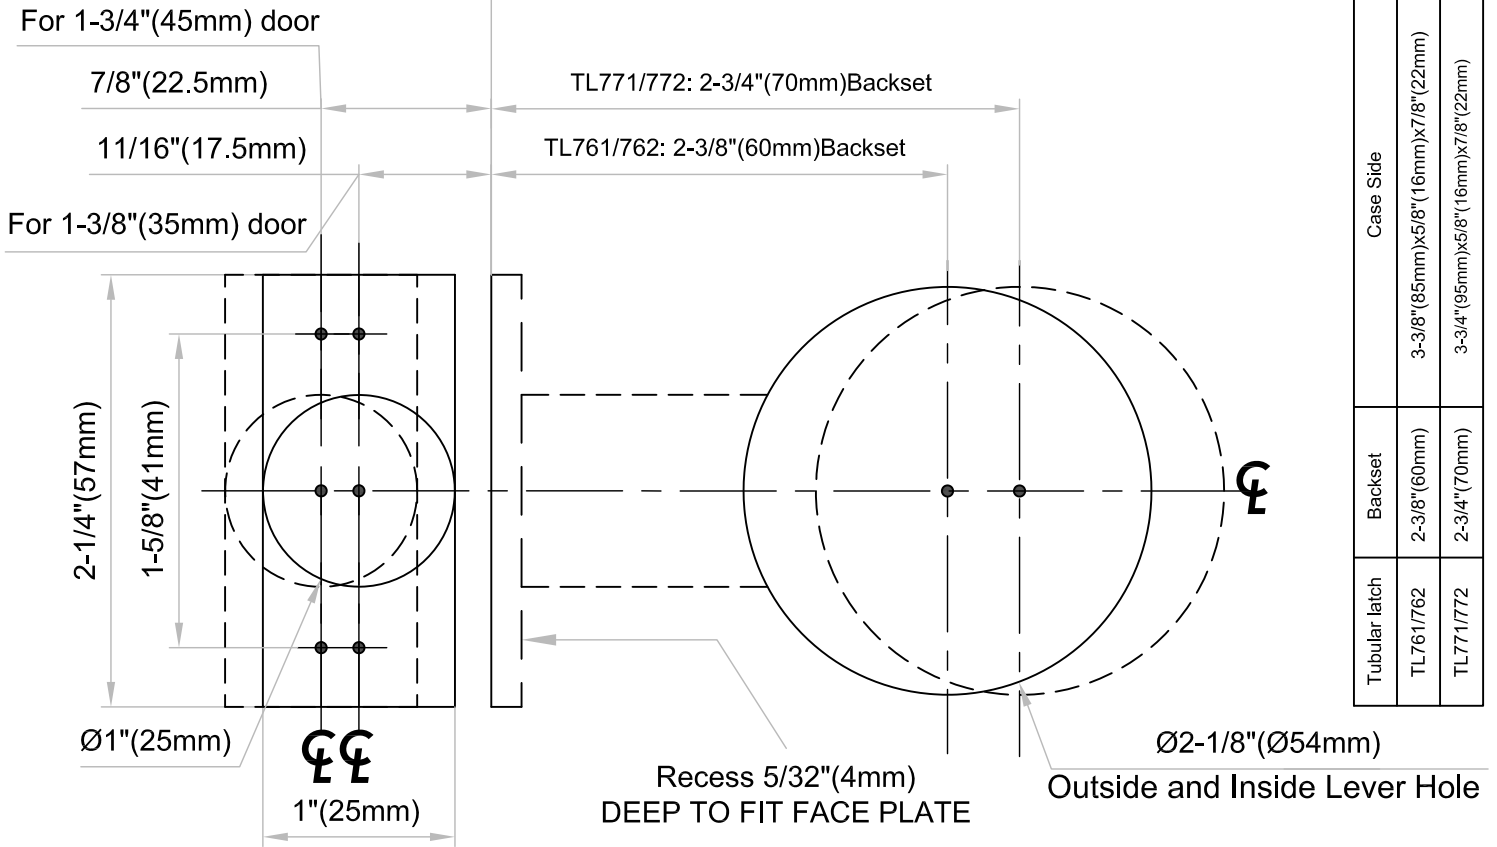

Template for RA/SE/SH Rose with TL7 Magnetic Tubular Latch

◀ Fold here on the edge of door

Dimensions do not provide allowances for door silencers, weather stripping, sound proofing or other additions to door or door frames.