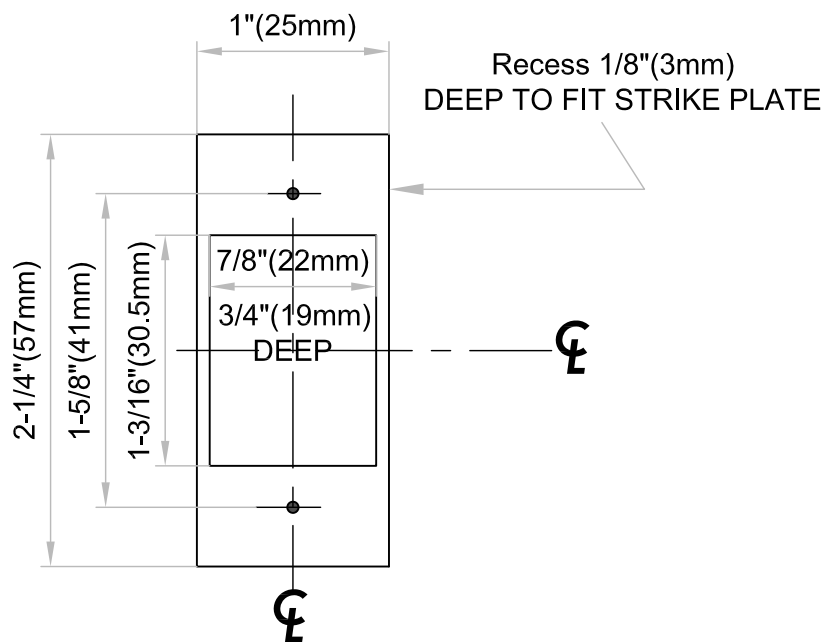

Template for RA/SE/SH Rose with TL7 Magnetic Tubular Latch

◀ Fold here on the edge of door

Dimensions do not provide allowances for door silencers, weather stripping, sound proofing or other additions to door or door frames.