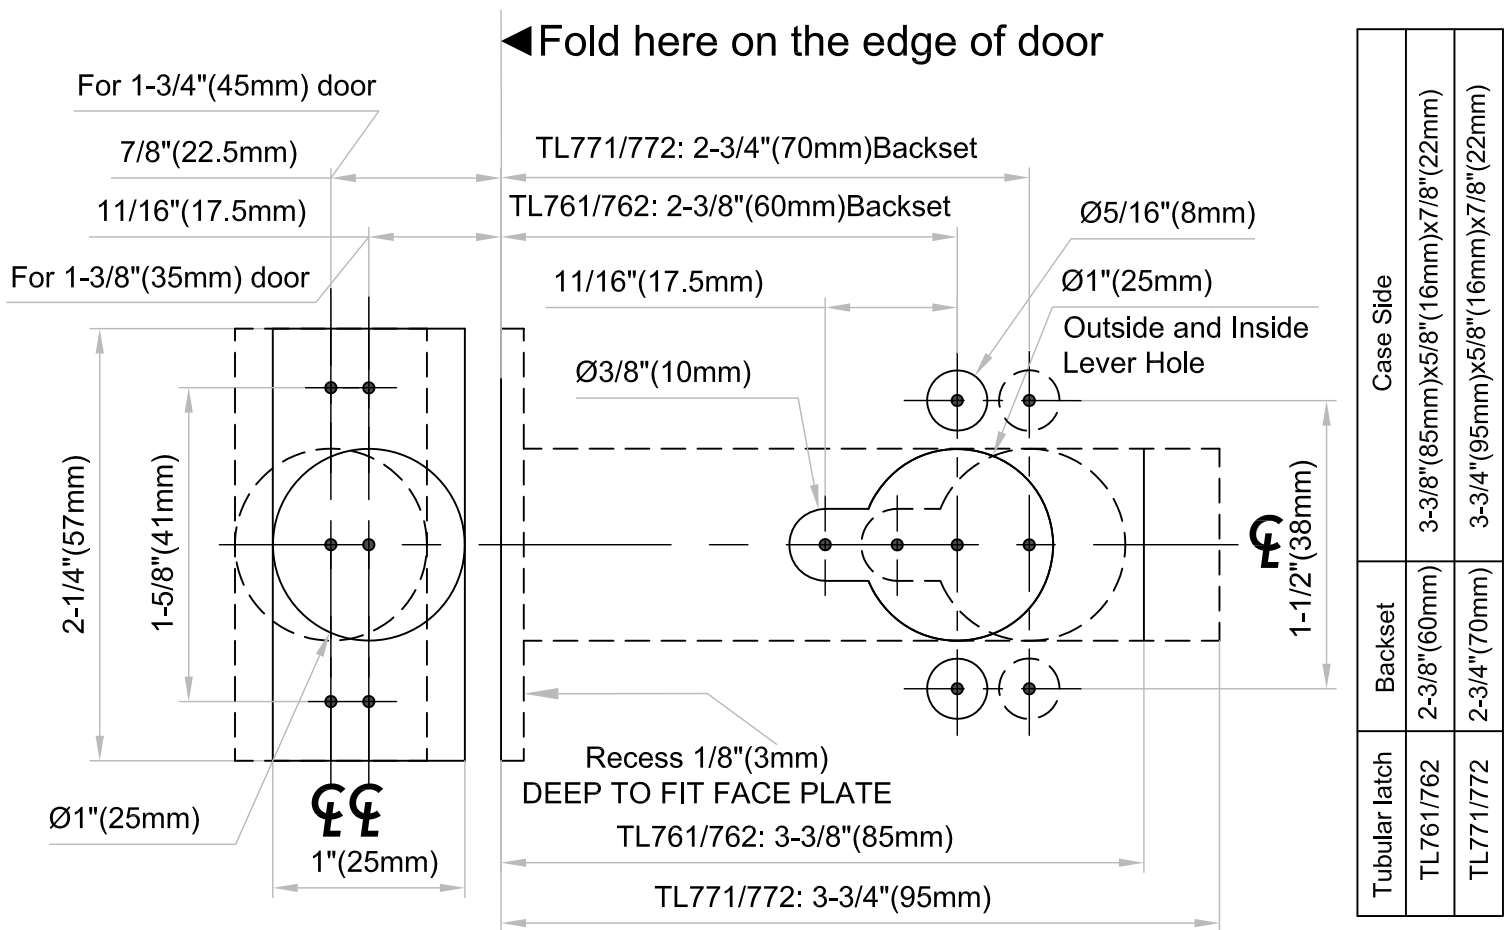

# Template for GT/GS Rose with TL7 Magnetic Tubular Latch

Dimensions do not provide allowances for door silencers, weather stripping, sound proofing or other additions to door or door frames.