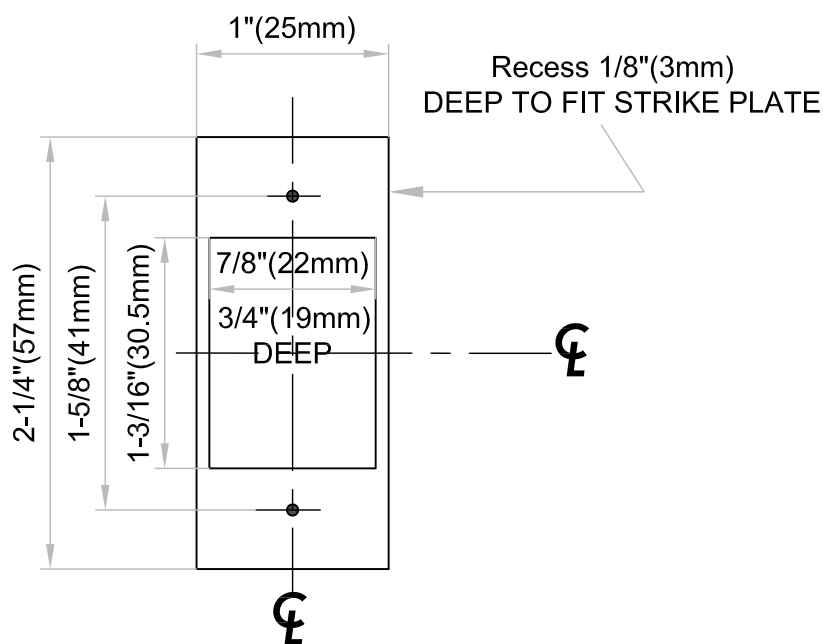

# Template for GT/GS Rose with TL7 Magnetic Tubular Latch

Dimensions do not provide allowances for door silencers, weather stripping, sound proofing or other additions to door or door frames.