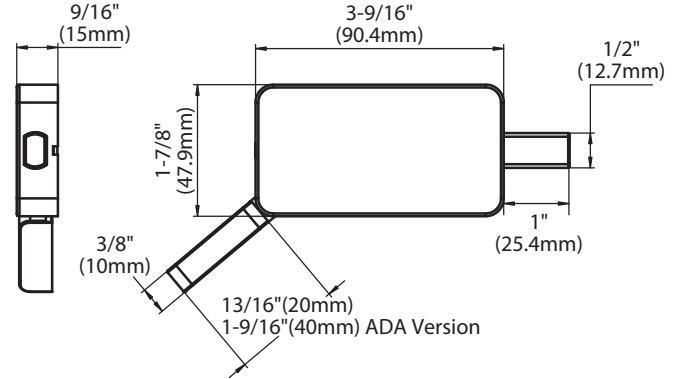

BD1000 Privacy Lock for Sliding Barn Door Surface Jamb Mount

PATENTED

Features

- Surface mounted on jamb for quick installation
- Suitable for any type of wall or jamb surface
- Easy to use one-touch thumb lever

Application

- Discrete screw fixing to jamb; no need to drill drywall or studs
- Dust-proof strike installed in barn door
- Lock is field reversible
- Emergency release with key (provided) on outside of door

Finishes

STANDARD FINISHES:	
32/629	Bright Stainless Steel
32D/630	Satin Stainless Steel
10B/613	Oil Rubbed Bronze on Stainless Steel
19G	Graphite Black
PVD4	Satin Brass PVD
CERAMIC COATING:	
C19G	Ceramic Graphite Black
C19	Ceramic Flat Black
CGY	Ceramic Stormy Grey
CDB	Ceramic Dark Bronze

Lock

- Small, visually discrete 3-9/16" x 1-7/8" x 9/16" Lock Case
- Standard Thumb-lever: 13/16" (order BD1022)
- Also available with ADA Thumb-lever: 1-9/16" (order BD1023)

Material

- Stainless Steel
- Cast Alloy

Thumb-lever Options

Scan to watch video

MKT-INOX-BD1000-CUTSHEET