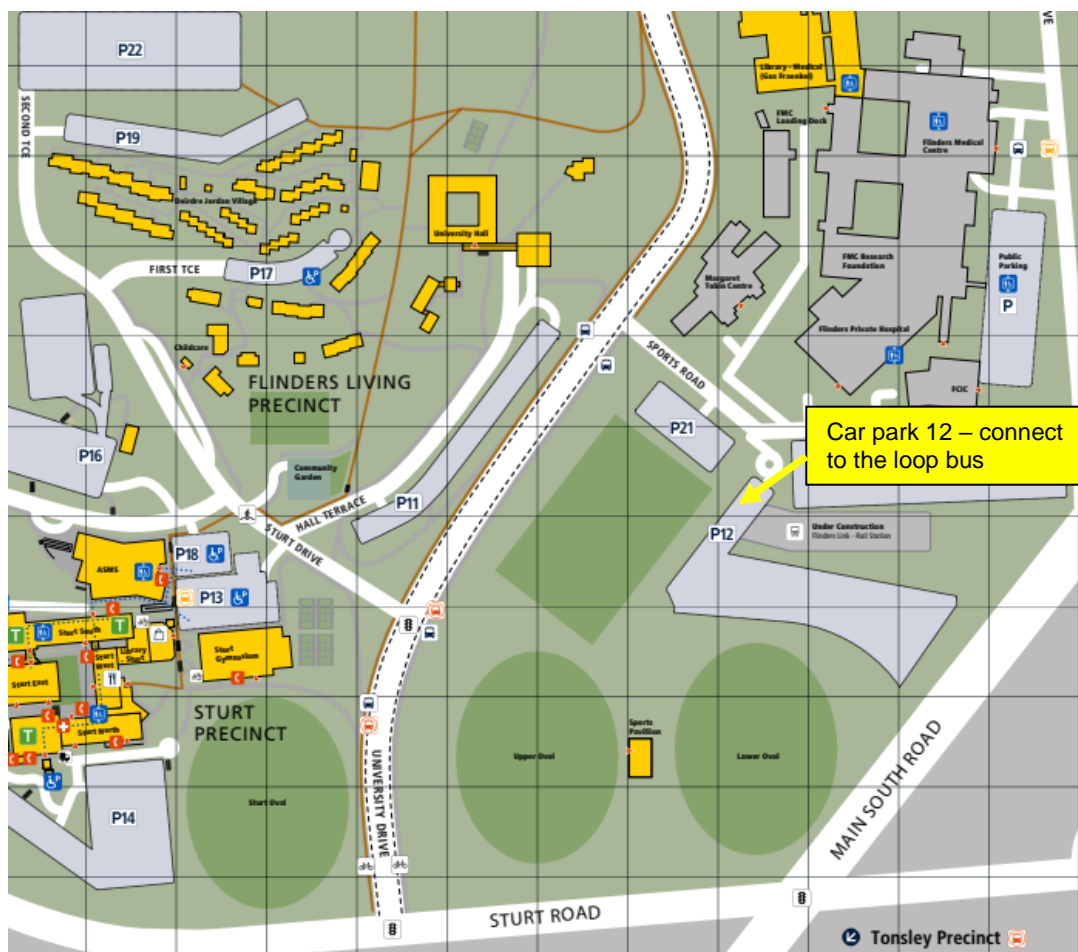

Directions to the Alere Function Centre

- When travelling via train, please [click here](#) to view the timetable.
- The loop bus connects to the train station at **car park 12**
- Ask the driver to stop at **car park 6**
- Walk up the Registry steps and towards the **PSB entry and concierge desk** where a staff member will be waiting to direct you.

NOTE: If coming by taxi, please ask the driver to drop you at the “Registry steps”. It’s a well-known landmark at Flinders University.

PSB entry and
Concierge desk

Car Park 6