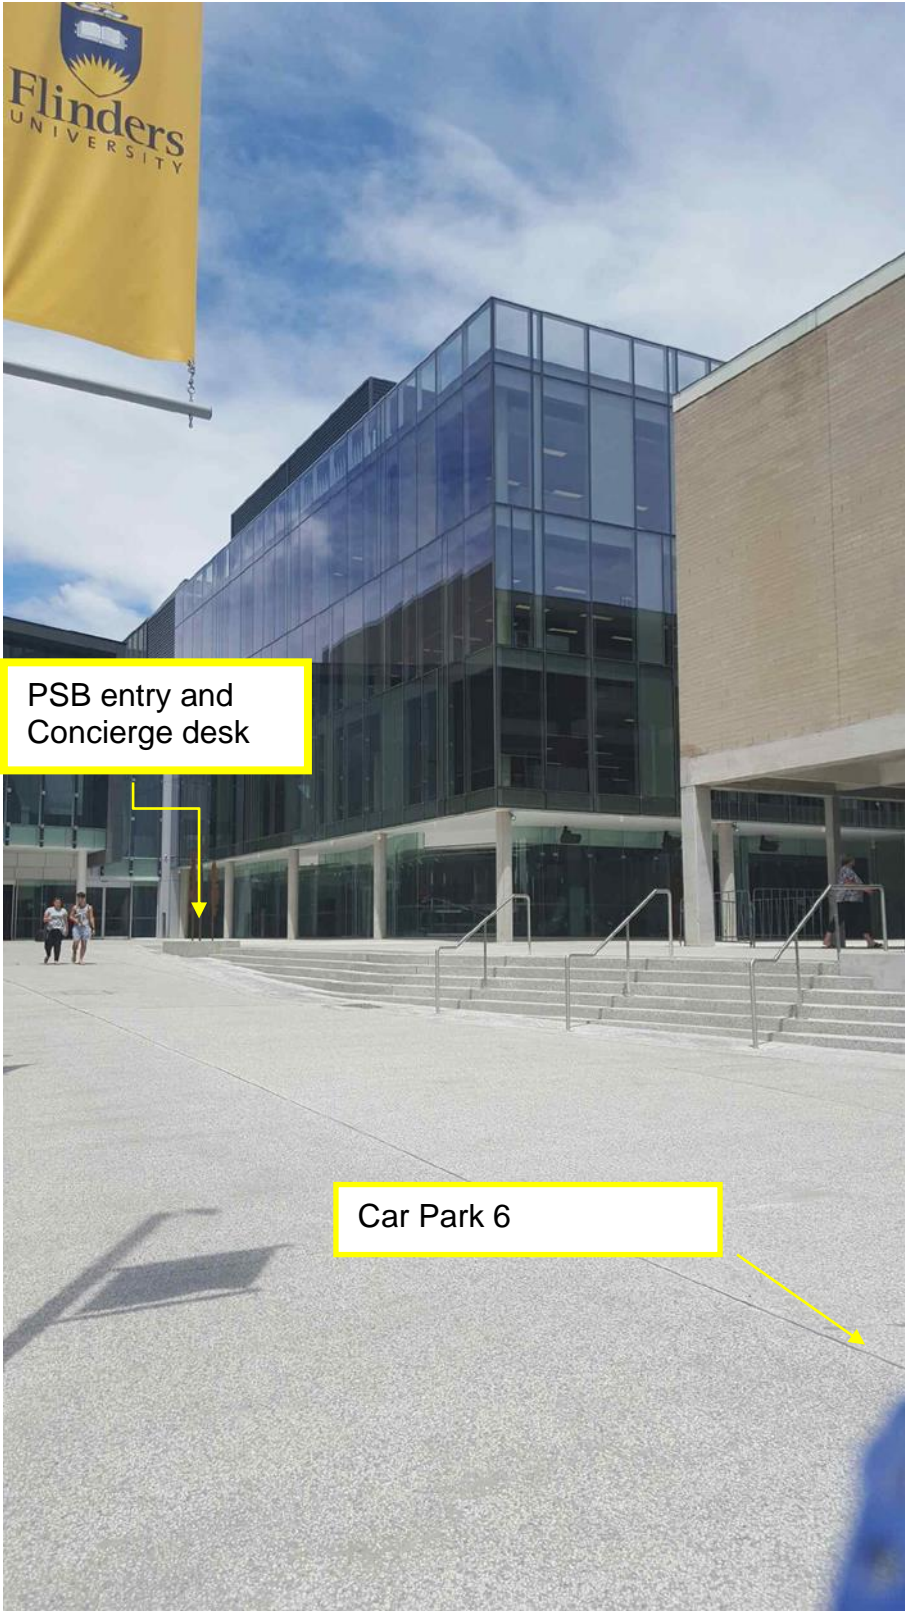

Directions to the Alere Function Centre

- When travelling via train, please [click here](#) to view the timetable.
- The loop bus connects to the train station at **car park 12**
- Ask the driver to stop at **car park 6**
- Walk up the Registry steps and towards the **PSB entry and concierge desk** where a staff member will be waiting to direct you.

NOTE: If coming by taxi, please ask the driver to drop you at the “Registry steps”. It’s a well-known landmark at Flinders University.

PSB entry and
Concierge desk

Car Park 6